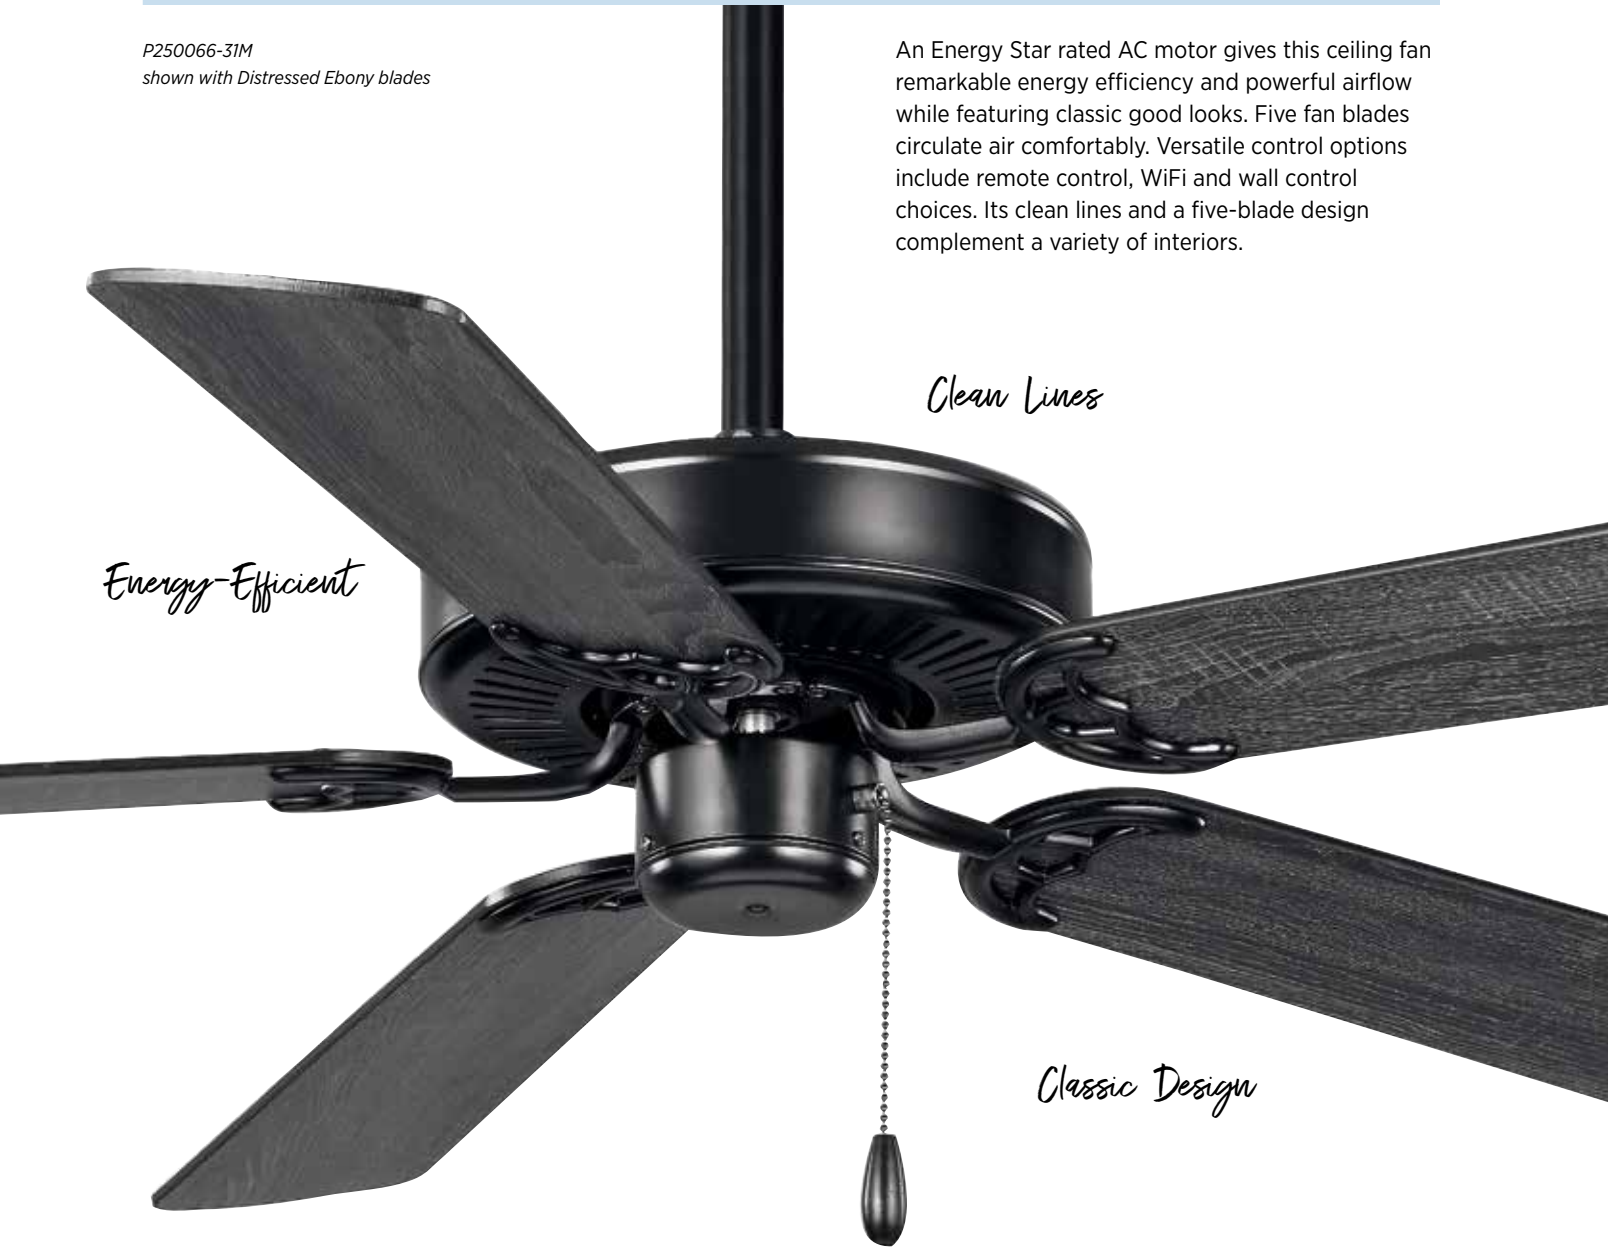

AirPro

FINISHES

- Brushed Nickel - 009
- White - 030
- Matte Black - 31M

P250066-31M
shown with Distressed Ebony blades

An Energy Star rated AC motor gives this ceiling fan remarkable energy efficiency and powerful airflow while featuring classic good looks. Five fan blades circulate air comfortably. Versatile control options include remote control, WiFi and wall control choices. Its clean lines and a five-blade design complement a variety of interiors.

Clean Lines

Energy-Efficient

Classic Design