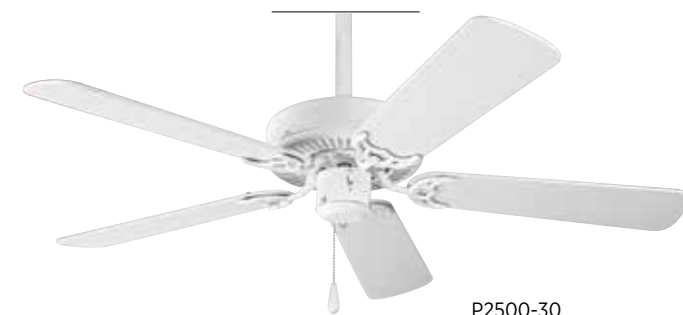

### P2500-30 White

P2500-09 shown with P2600-09WB light kit\* and with Cherry blades  
\*Light kit sold separately.

P2500-09 shown with Cherry blades

P2500-20 shown with Classic Walnut blades

P2500-30 shown with White blades