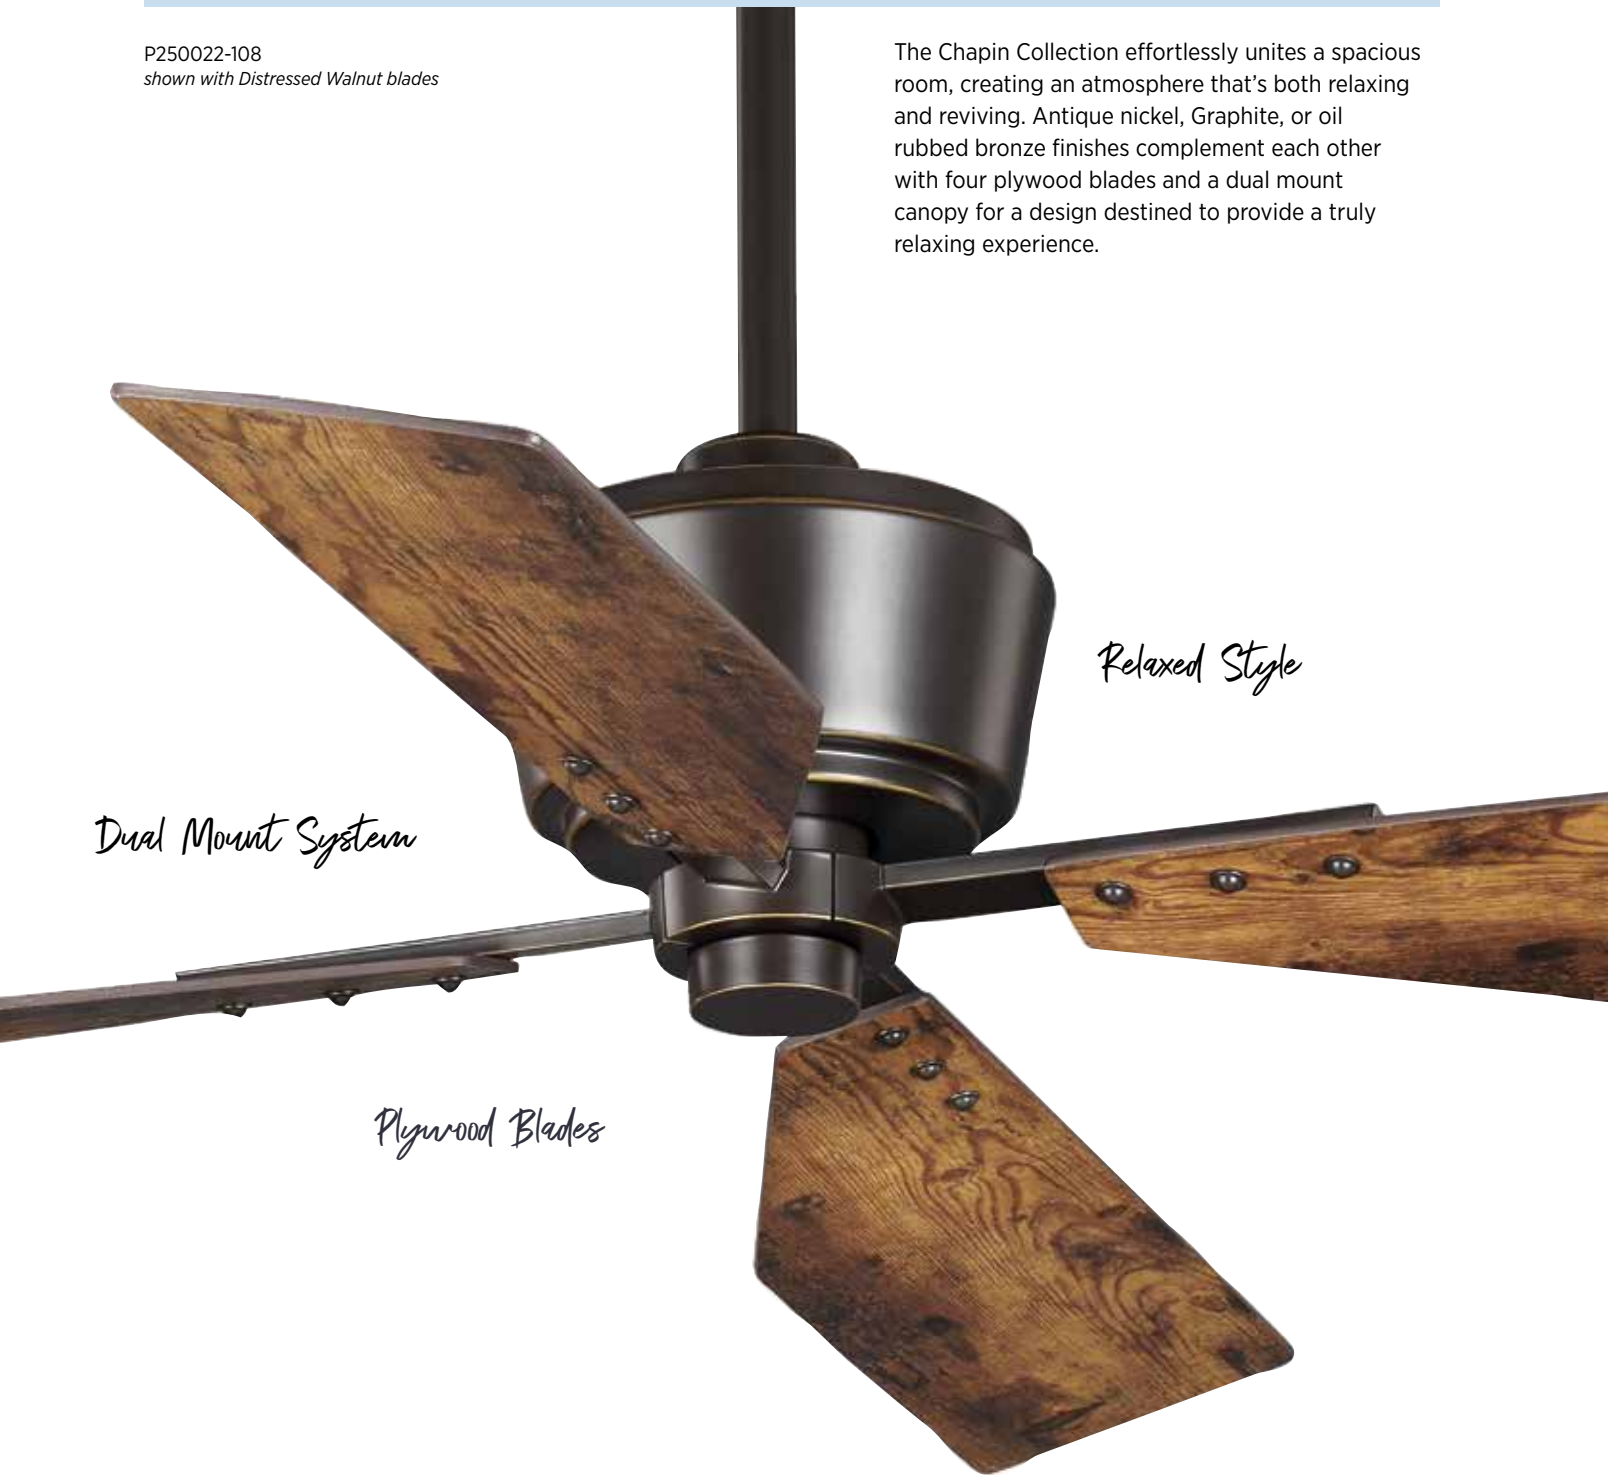

Chapin

P250022-108
shown with Distressed Walnut blades

FINISHES

- Antique Nickel - 081
- Oil Rubbed Bronze - 108
- Graphite - 143

The Chapin Collection effortlessly unites a spacious room, creating an atmosphere that's both relaxing and reviving. Antique nickel, Graphite, or oil rubbed bronze finishes complement each other with four plywood blades and a dual mount canopy for a design destined to provide a truly relaxing experience.

Dual Mount System

Plywood Blades

Relaxed Style