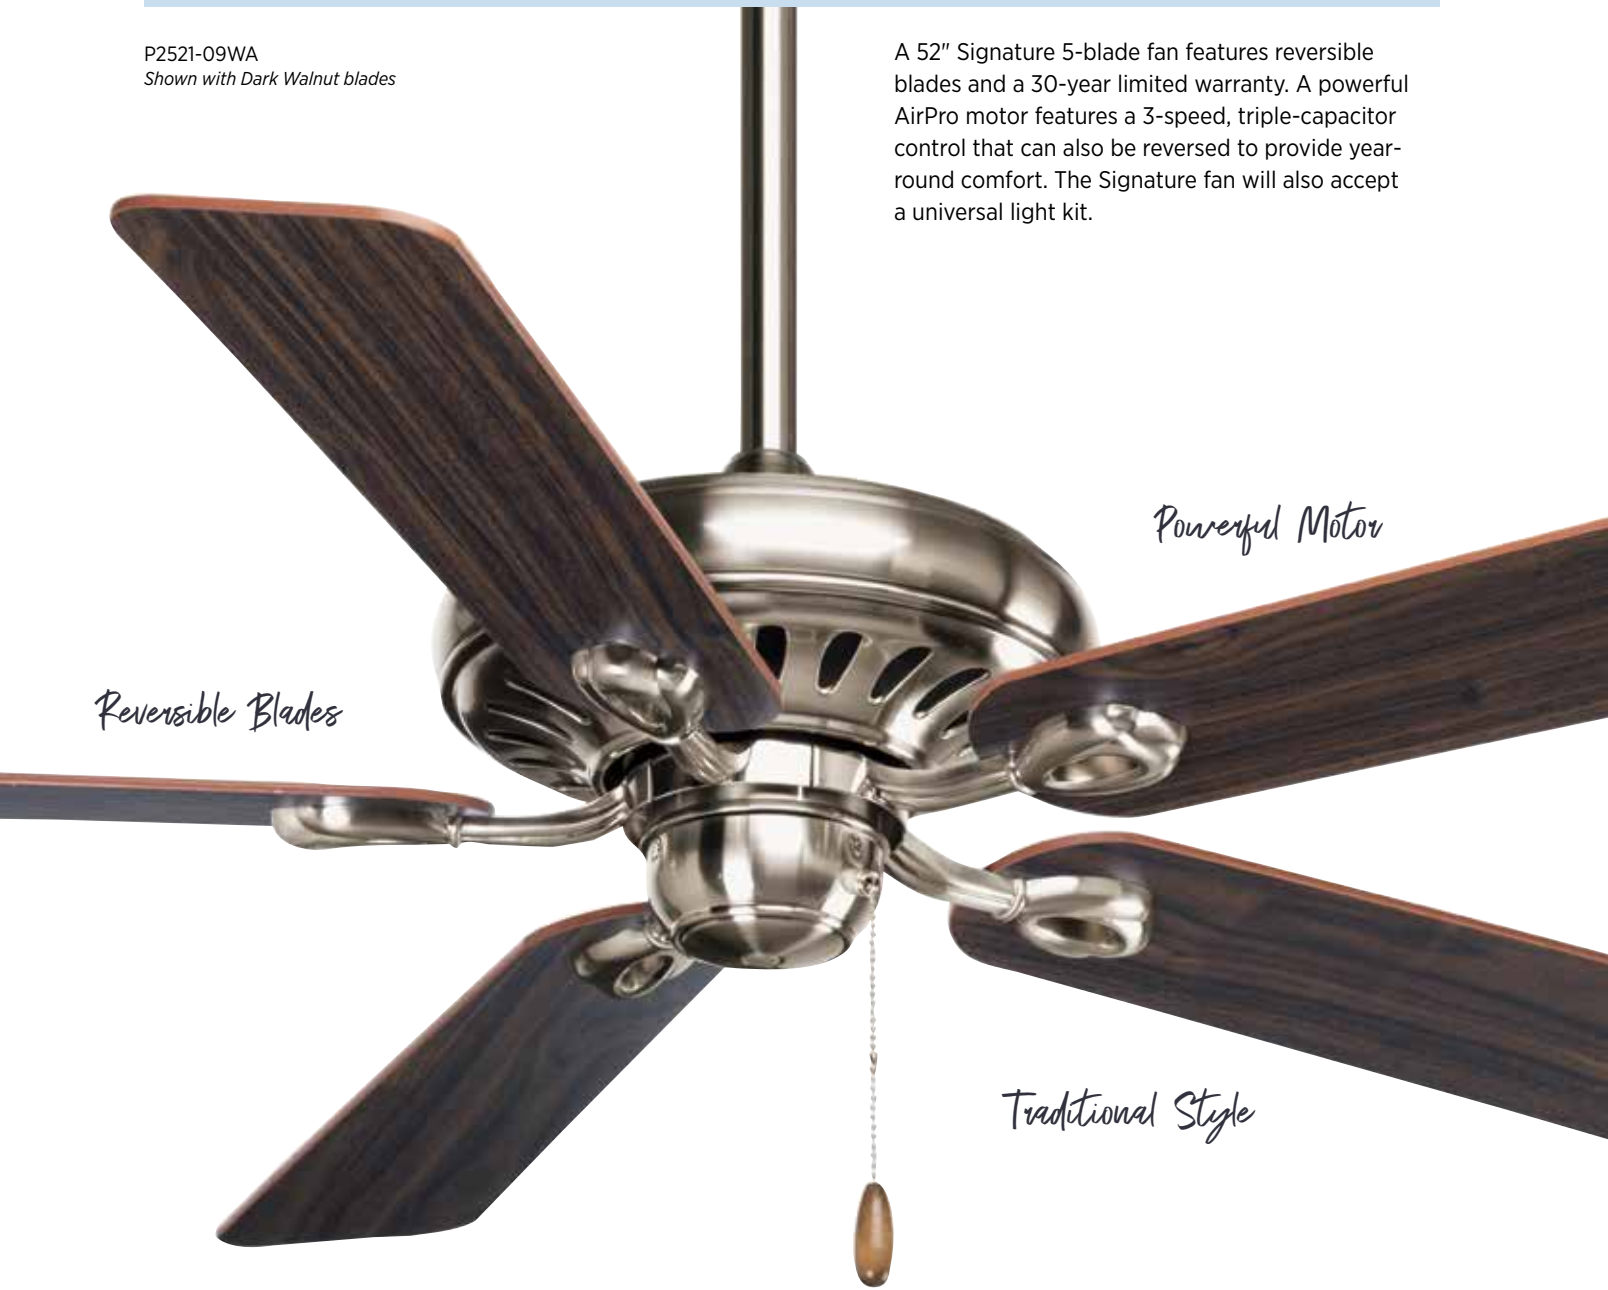

## FINISHES

- Brushed Nickel - 09
- Antique Bronze - 20
- Forged Bronze - 77
- Forged Black - 80
- Antique Nickel - 81

P2521-09WA  
Shown with Dark Walnut blades

A 52" Signature 5-blade fan features reversible blades and a 30-year limited warranty. A powerful AirPro motor features a 3-speed, triple-capacitor control that can also be reversed to provide year-round comfort. The Signature fan will also accept a universal light kit.