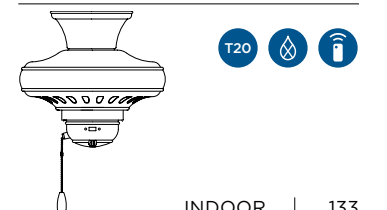

CTC INSTALLATION