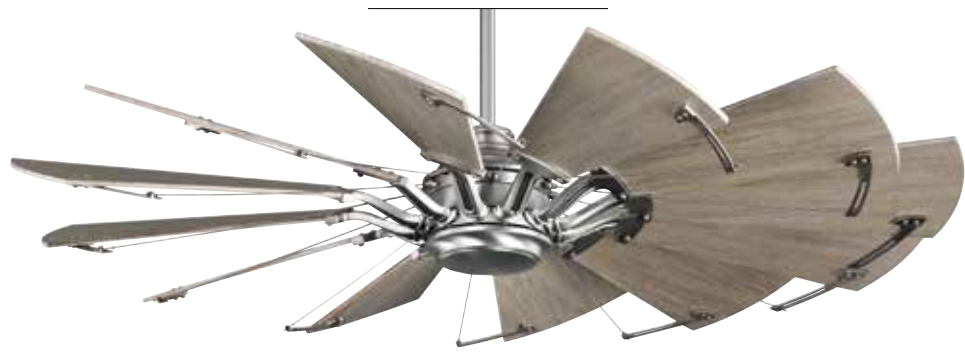

# Springer

- FINISHES**
- Antique Nickel - 081
  - Architectural Bronze - 129
  - Matte Black - 31M

Now Available WiFi Compatible

P250000-31M  
shown with Rustic Charcoal blades

*Windmill Inspired*

P250000-081  
shown with White Barnwood blades