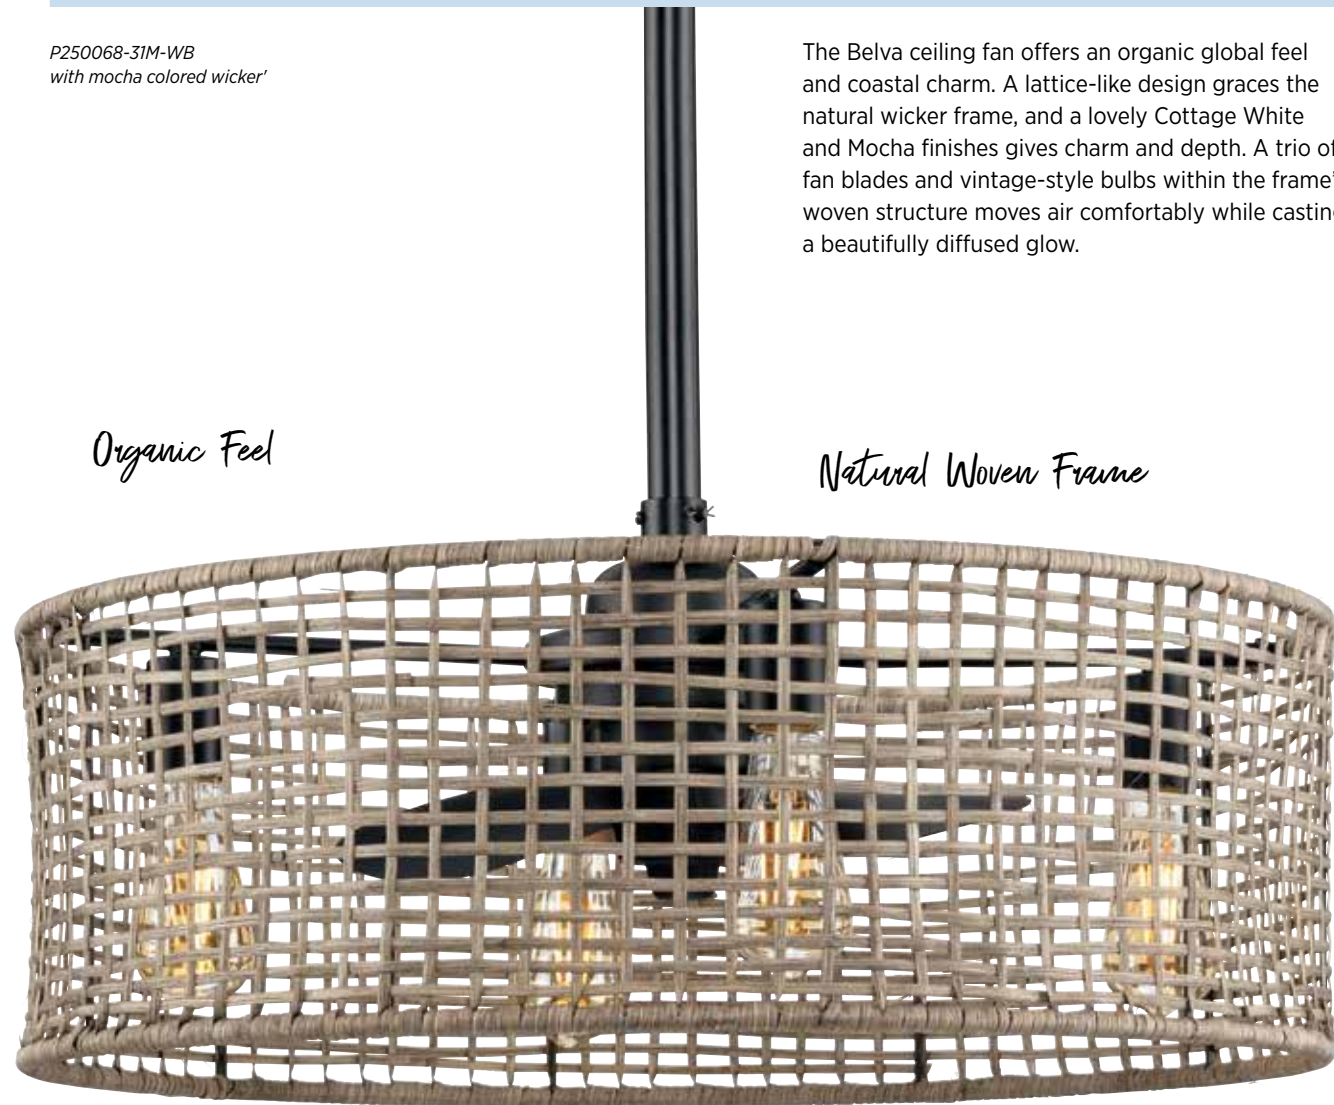

Belva

P250068-31M-WB
with mocha colored wicker'

FINISHES

- Matte Black - 31M
- Cottage White - 151

The Belva ceiling fan offers an organic global feel and coastal charm. A lattice-like design graces the natural wicker frame, and a lovely Cottage White and Mocha finishes gives charm and depth. A trio of fan blades and vintage-style bulbs within the frame's woven structure moves air comfortably while casting a beautifully diffused glow.

Organic Feel

Natural Woven Frame

Coastal Charm

P250068-31M-WB
with mocha colored wicker'

Belva

P250068-31M-WB Matte Black

P250068-151-WB Cottage White