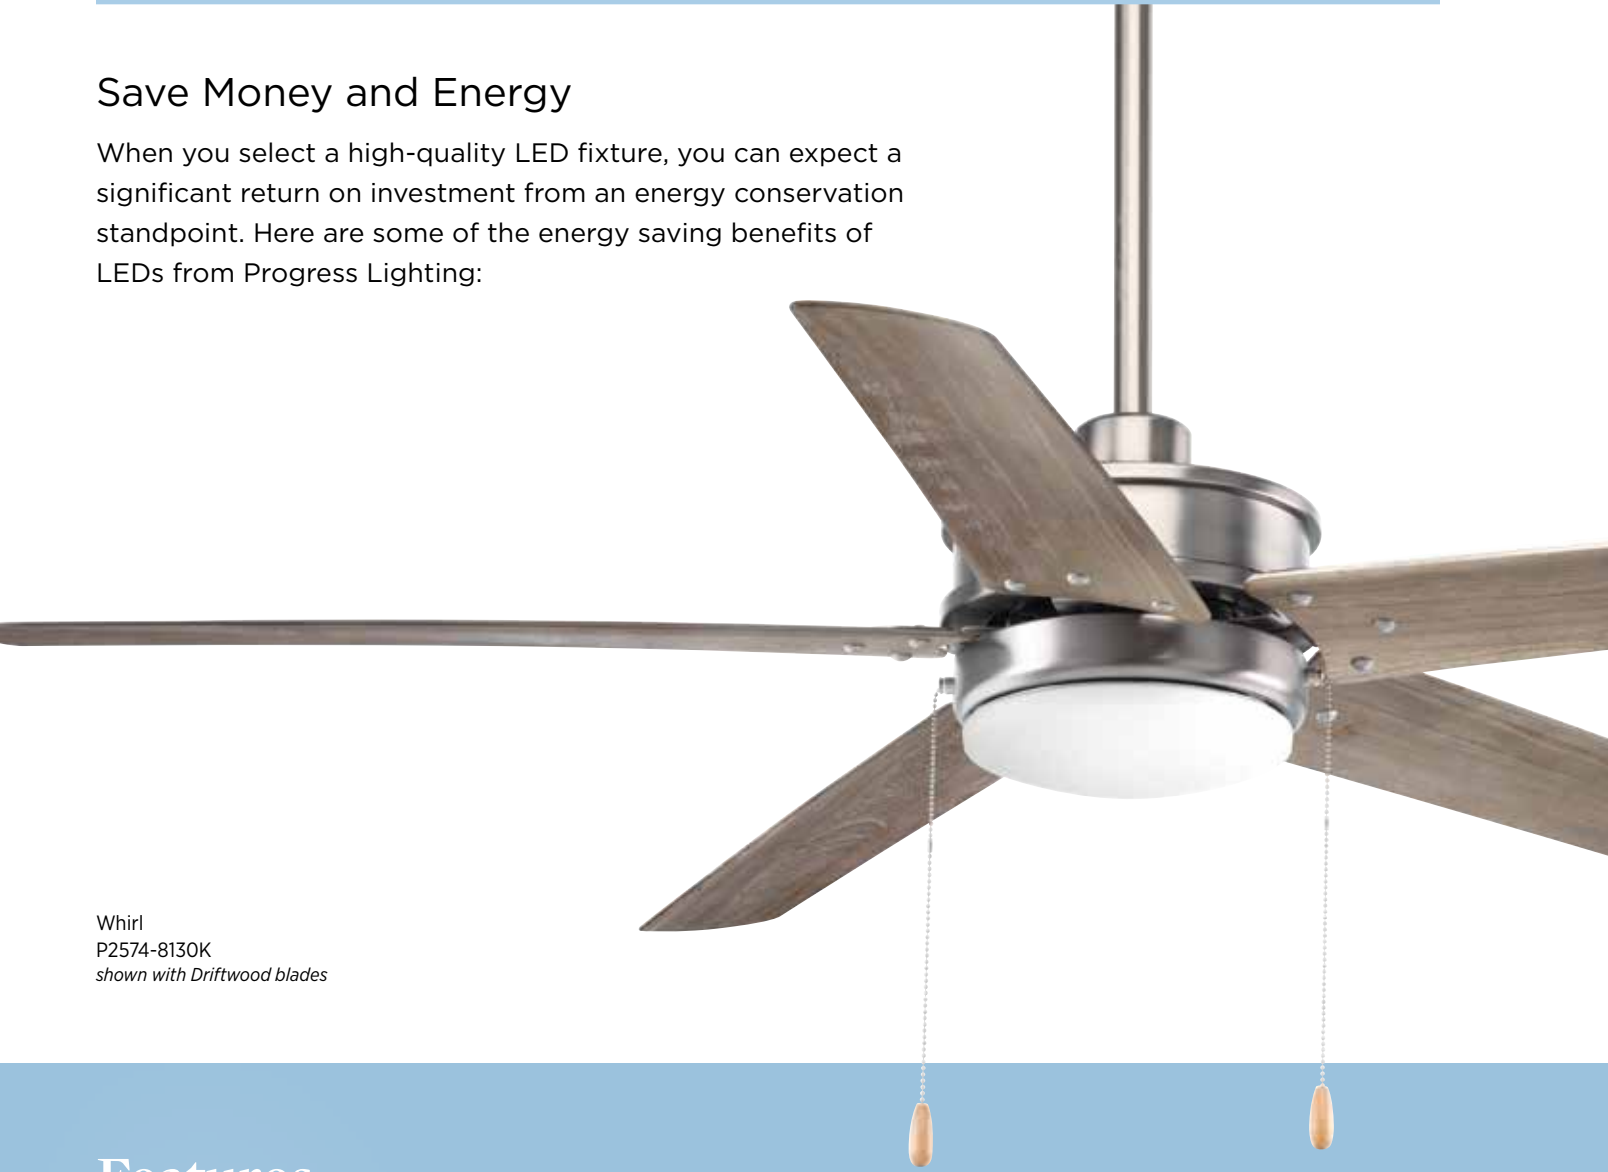

LED Light Kits

Save Money and Energy

When you select a high-quality LED fixture, you can expect a significant return on investment from an energy conservation standpoint. Here are some of the energy saving benefits of LEDs from Progress Lighting:

Whirl
P2574-8130K
shown with Driftwood blades

Features

LED sources use at least 75% less energy than incandescent lighting, allowing homeowners to save on operating expenses.

LEDs last 35 to 50 times longer than incandescent sources and approximately 2 to 5 times longer than fluorescent lighting. Meaning, less bulb maintenance!

LEDs do not use power when they are turned off. According to MSN Real Estate, LED lights can result in an annual bill as low as $26.

LEDs do not produce heat like traditional sources, reducing cooling costs. Traditional incandescent bulbs waste 98% of the energy they consume on heat.

Find Your Rating

Indoor, Damp and Wet Location

All ceiling fans sold in the United States have been tested and rated by either Underwriters Laboratories (UL) or Intertek (ETL), each an independent product safety certification organization. It's important to pay attention to the rated listing when purchasing a ceiling fan as it will tell you what location the fan was designed for. There are three location options: dry, damp and wet.