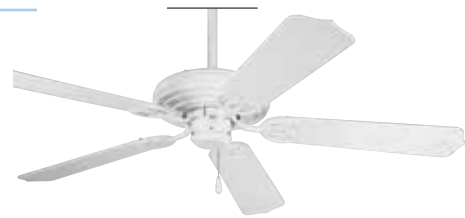

P2502-30
shown with White blades