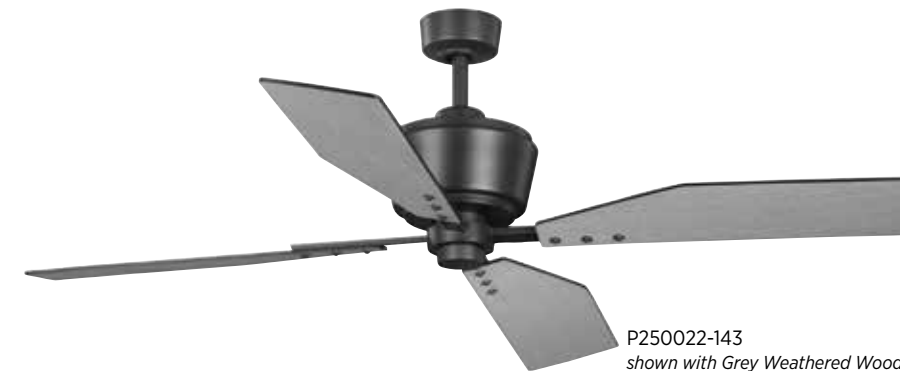

Dual Mount System

Plywood Blades

Relaxed Style

P250022-081  
shown with Driftwood blades

P250022-108  
shown with American Walnut blades

P250022-143  
shown with Grey Weathered Wood blades