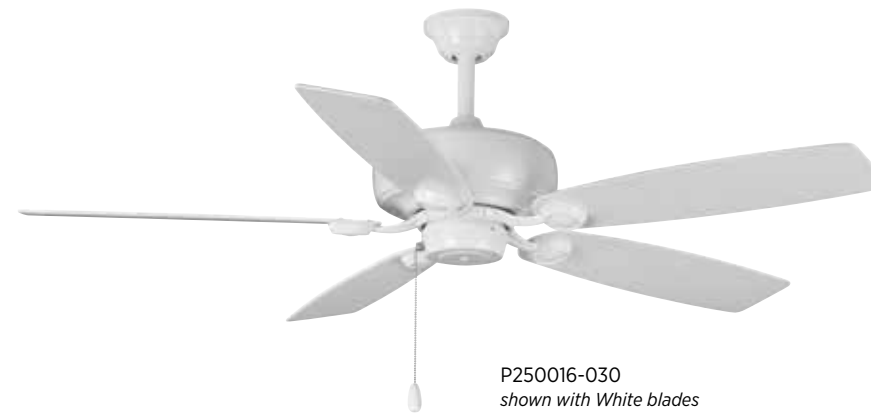

Edgefield

FINISHES

- Brushed Nickel - 009
- White - 030
- Architectural Bronze - 129

The 52" Edgefield fan is energy efficient and lightweight. A DC motor provides ultra quiet operation and the efficiency of the latest fan technology along with the simple convenience of a four-speed pull chain switch. Edgefield features a reversible motor for year round comfort and is available in three finish options. Pair with a universal light kit for a more customized look.

Ultra Quiet

Lightweight

Energy Efficient

Edgefield

ENERGY INFORMATION AT HIGH SPEED

Airflow	5,741 cubic feet per minute
Electricity Use	34 watts (excludes lights)
DOE Weighted CFM/W	179 CFM/W

FEATURES

- Limited lifetime warranty
- Dual Mount (flat or sloped ceiling-18.5")
- DC motor
- Manual reverse switch
- MDF blades
- Compatible with universal light kits
- Three speed pull-chain switch
- Will not accept a wall or remote control

SIZE

52" dia., 14-9/16" ht.
80" lead wires