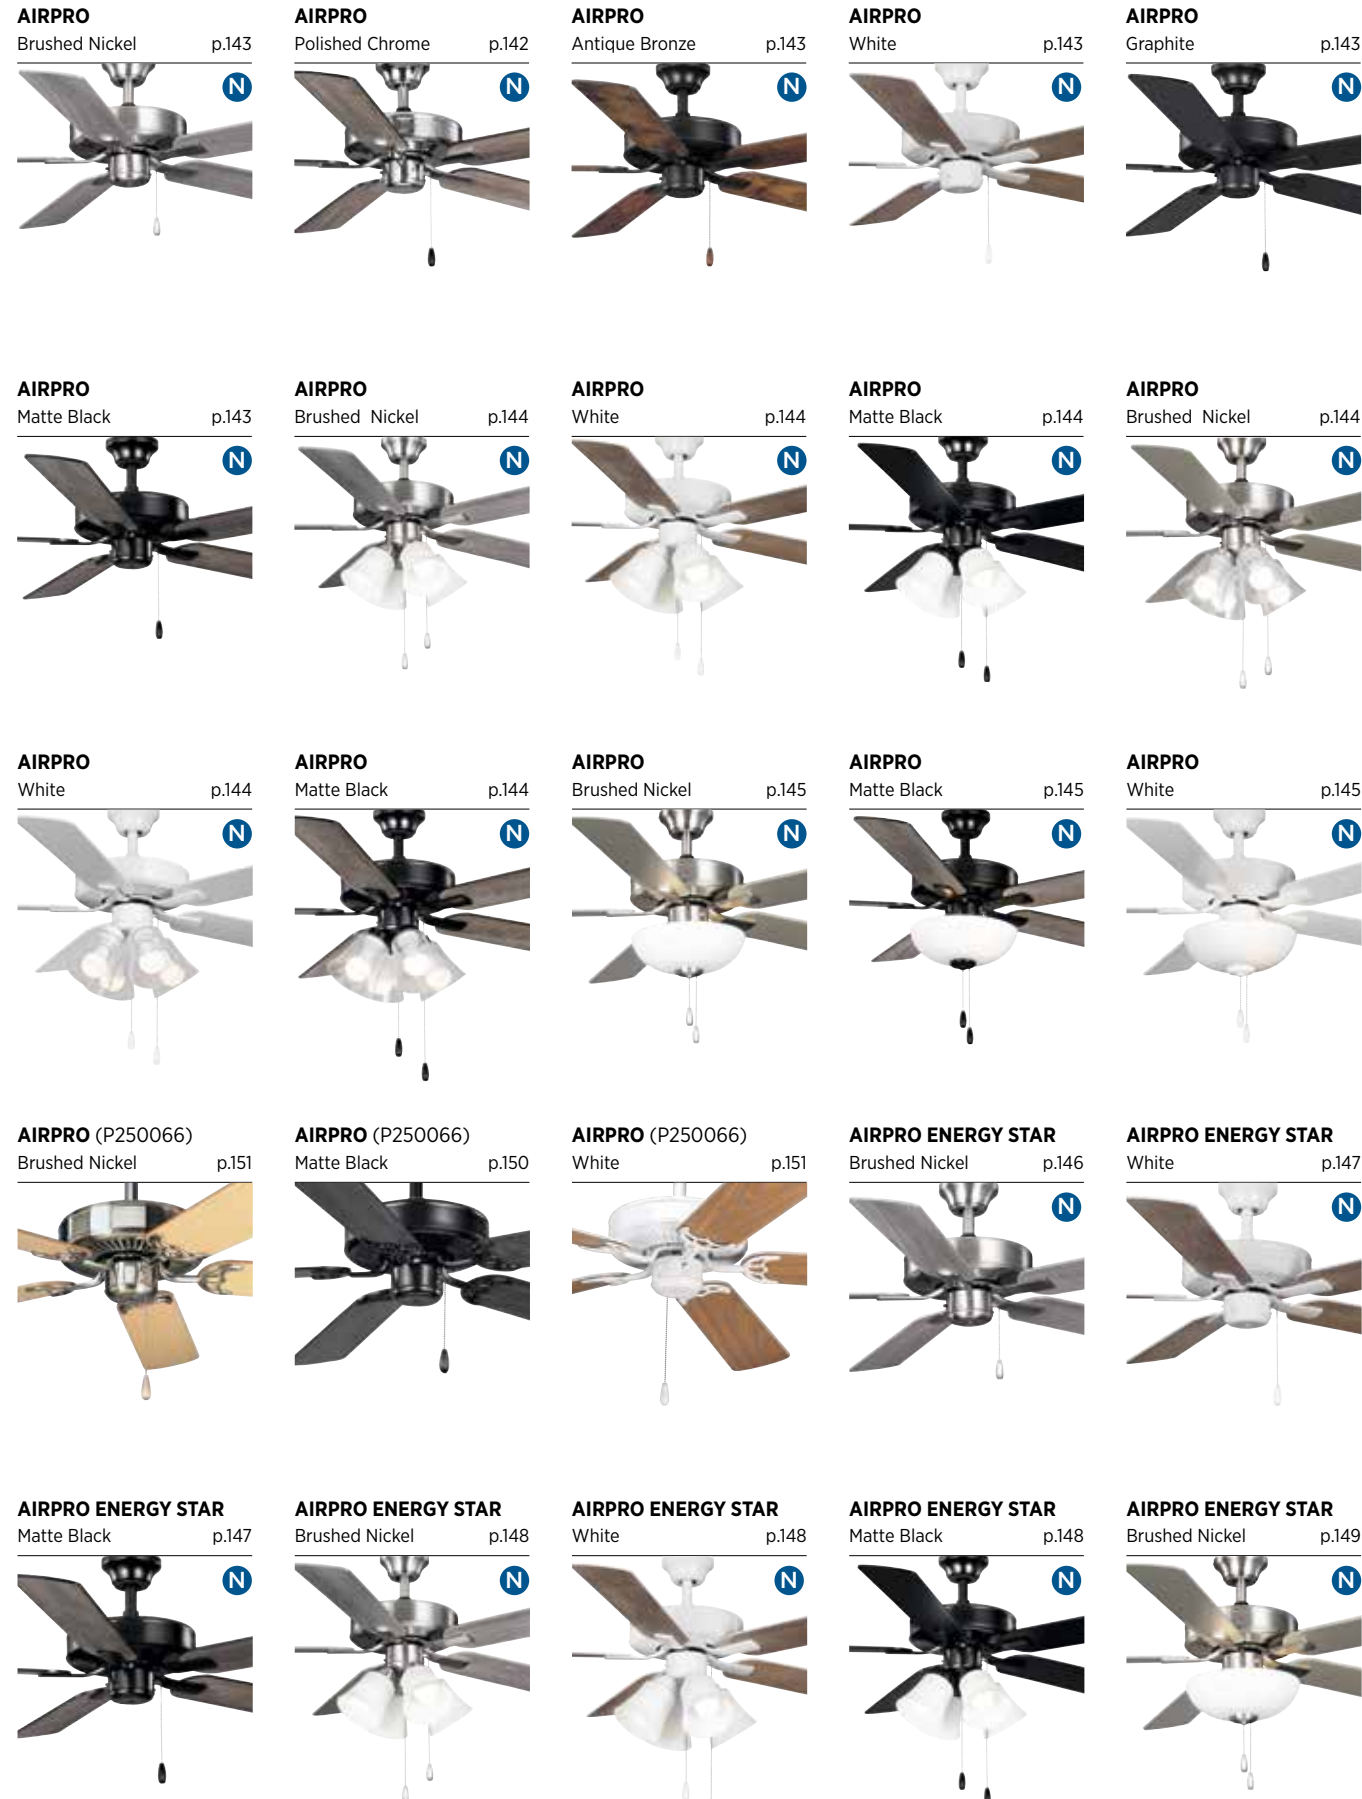

Indoor Ceiling Fans