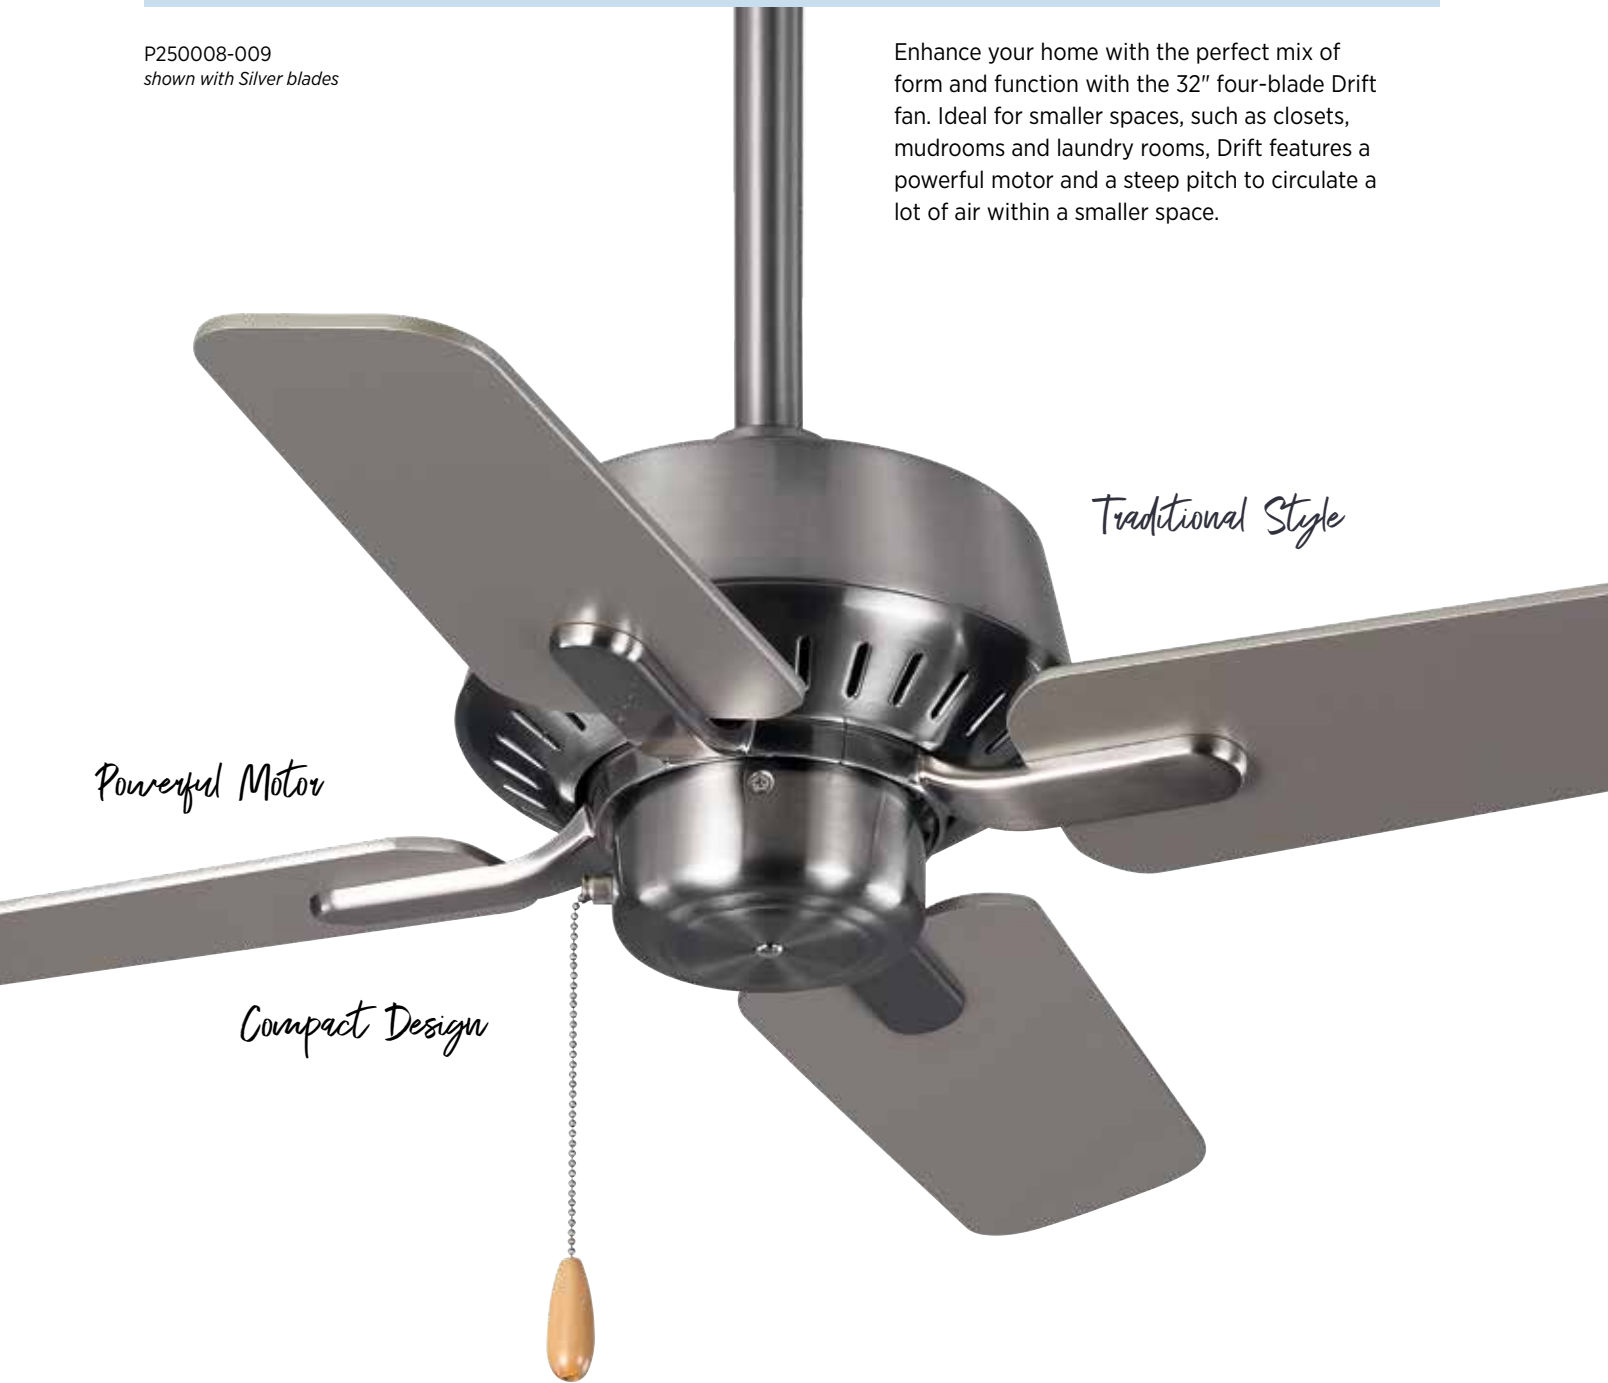

Drift

FINISHES

- Brushed Nickel - 009
- White - 030
- Architectural Bronze - 129

P250008-009
shown with Silver blades

Enhance your home with the perfect mix of form and function with the 32" four-blade Drift fan. Ideal for smaller spaces, such as closets, mudrooms and laundry rooms, Drift features a powerful motor and a steep pitch to circulate a lot of air within a smaller space.

Drift

ENERGY INFORMATION AT HIGH SPEED

Airflow	2,518 cubic feet per minute
Electricity Use	35 watts (excludes lights)
DOE Weighted CFM/W	88 CFM/W

FEATURES

- Limited lifetime warranty
- Dual Mount (flat or sloped ceiling-30°)
- Close-to-ceiling installation
- AC Motor
- Reversible MDF blades
- Compatible with universal light kits
- Three speed pull-chain switch
- Add a P2630-30 wall control or P2663-01 hand-held remote control

SIZE

32" dia., 14-3/8" ht.
80" lead wires.

CTC INSTALLATION