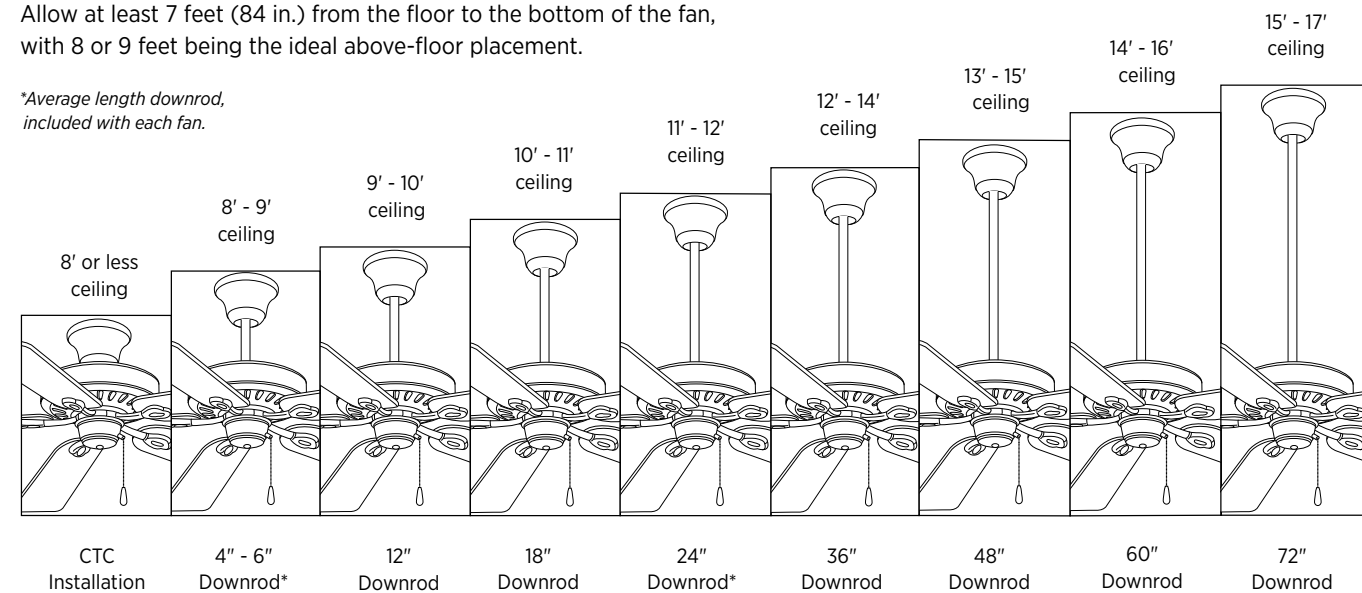

Downrod Selection Guide

Allow at least 7 feet (84 in.) from the floor to the bottom of the fan, with 8 or 9 feet being the ideal above-floor placement.

*Average length downrod, included with each fan.

Remotes, Wall Controls & 45° Canopies

P2662-01
Fan/Light Remote
Universal remote operates three fan speeds and full-range dimming light control. Includes canopy receiver and wall storage bracket. Will work with LED lamps and modules. Featuring four "dip" switches and 16 code options to avoid the chance of interference from other remotes.

P2663-01
Fan/Light Remote
Universal remote with two, four or eight-hour timer option, operates three fan speeds and full-range dimming light control. Includes canopy receiver and wall storage bracket. Will work with LED lamps and modules. Featuring many code combination options to avoid the chance of interference from other remotes.

P2618-01
Fan/Light Remote
Provides fan speed and light control from convenient hand-held remote. Compatible with non-dimmable compact fluorescent lamps. For single pole applications. Receiver fits in fan canopy.

P2661-01
Universal Fan/Light Remote
Provides fan speed and full range light dimming control from a convenient hand held remote control. For single pole applications. Includes a wall plate for added storage convenience. Receiver fits in the fan canopy.

P2667-31
WiFi Fan/Light Remote
Universal WiFi remote control for AC motor fans. Control your ceiling fan or light kit via WiFi from anywhere. Pairs with Alexa, Google Home, or app on your phone or tablet. Voice control the fan with three speeds and the light with full range dimming. App control the fan with three speeds or four timer selections or full range dimming control of the light. Can be controlled with the hand held remote included with the kit.

P2665-30 White
Universal remote includes a wall mount transmitter, that operates three fan speeds and full-range dimming light control. Includes canopy receiver and wall storage bracket. Will work with LED lamps and modules. Featuring four "dip" switches and 16 code options to avoid the chance of interference from other remotes.

P2631-30 White
Full-function wall control transmitter (receiver sold with ceiling fan). Use with, or in place of, hand-held remote included with fans that have a downlight and a reverse module. Includes switch plate cover.

P2630-30 White
Four-speed fan wall control with full-range light dimmer. Fits single-gang wall box; requires two circuits. Includes switch plate cover. Not for use with multiple fans.

P2613-30 White
Four-speed fan wall control. Includes switch plate cover. Not for use with multiple fans.

P2673-01
DC Fan WiFi Module
Add the WiFi module to your Ryne or 52" Springer ceiling fan for control at your fingertips. You can easily control your fan with a hand-held remote; or a smart phone, tablet, voice assistant (Amazon Alexa and Google Home) via the Smart By Bond app.

P2666-09
Brushed Nickel
45° canopy*

P2666-31M
Matte Black
45° canopy*

P2666-30
White
45° canopy*

P2666-143
Graphite
45° canopy*

P2666-15
Polished Chrome
45° canopy*

P2666-129
Architectural Bronze
45° canopy*