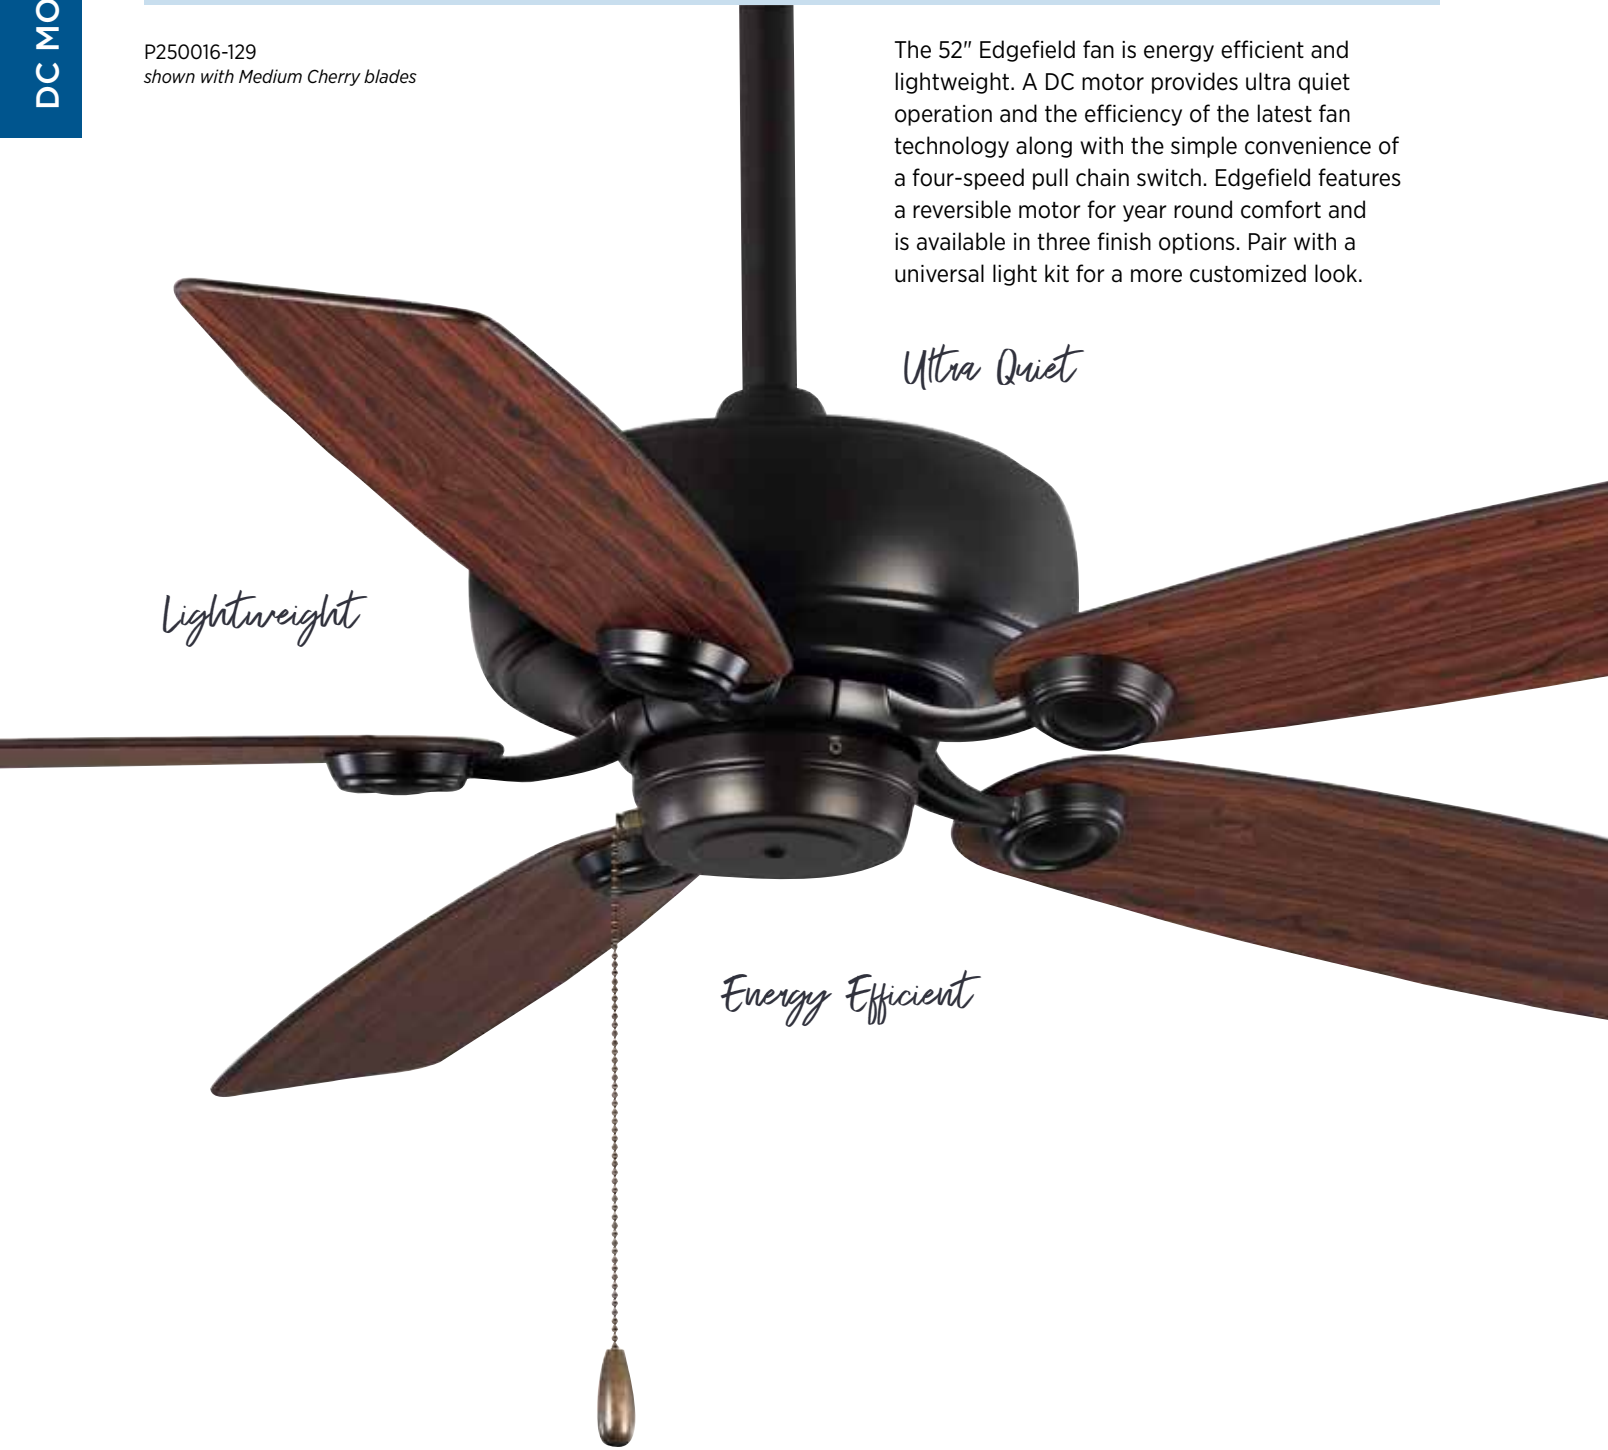

Edgefield

FINISHES

- Brushed Nickel - 009
- White - 030
- Architectural Bronze - 129

P250016-129
shown with Medium Cherry blades

The 52" Edgefield fan is energy efficient and lightweight. A DC motor provides ultra quiet operation and the efficiency of the latest fan technology along with the simple convenience of a four-speed pull chain switch. Edgefield features a reversible motor for year round comfort and is available in three finish options. Pair with a universal light kit for a more customized look.

Ultra Quiet

Lightweight

Energy Efficient