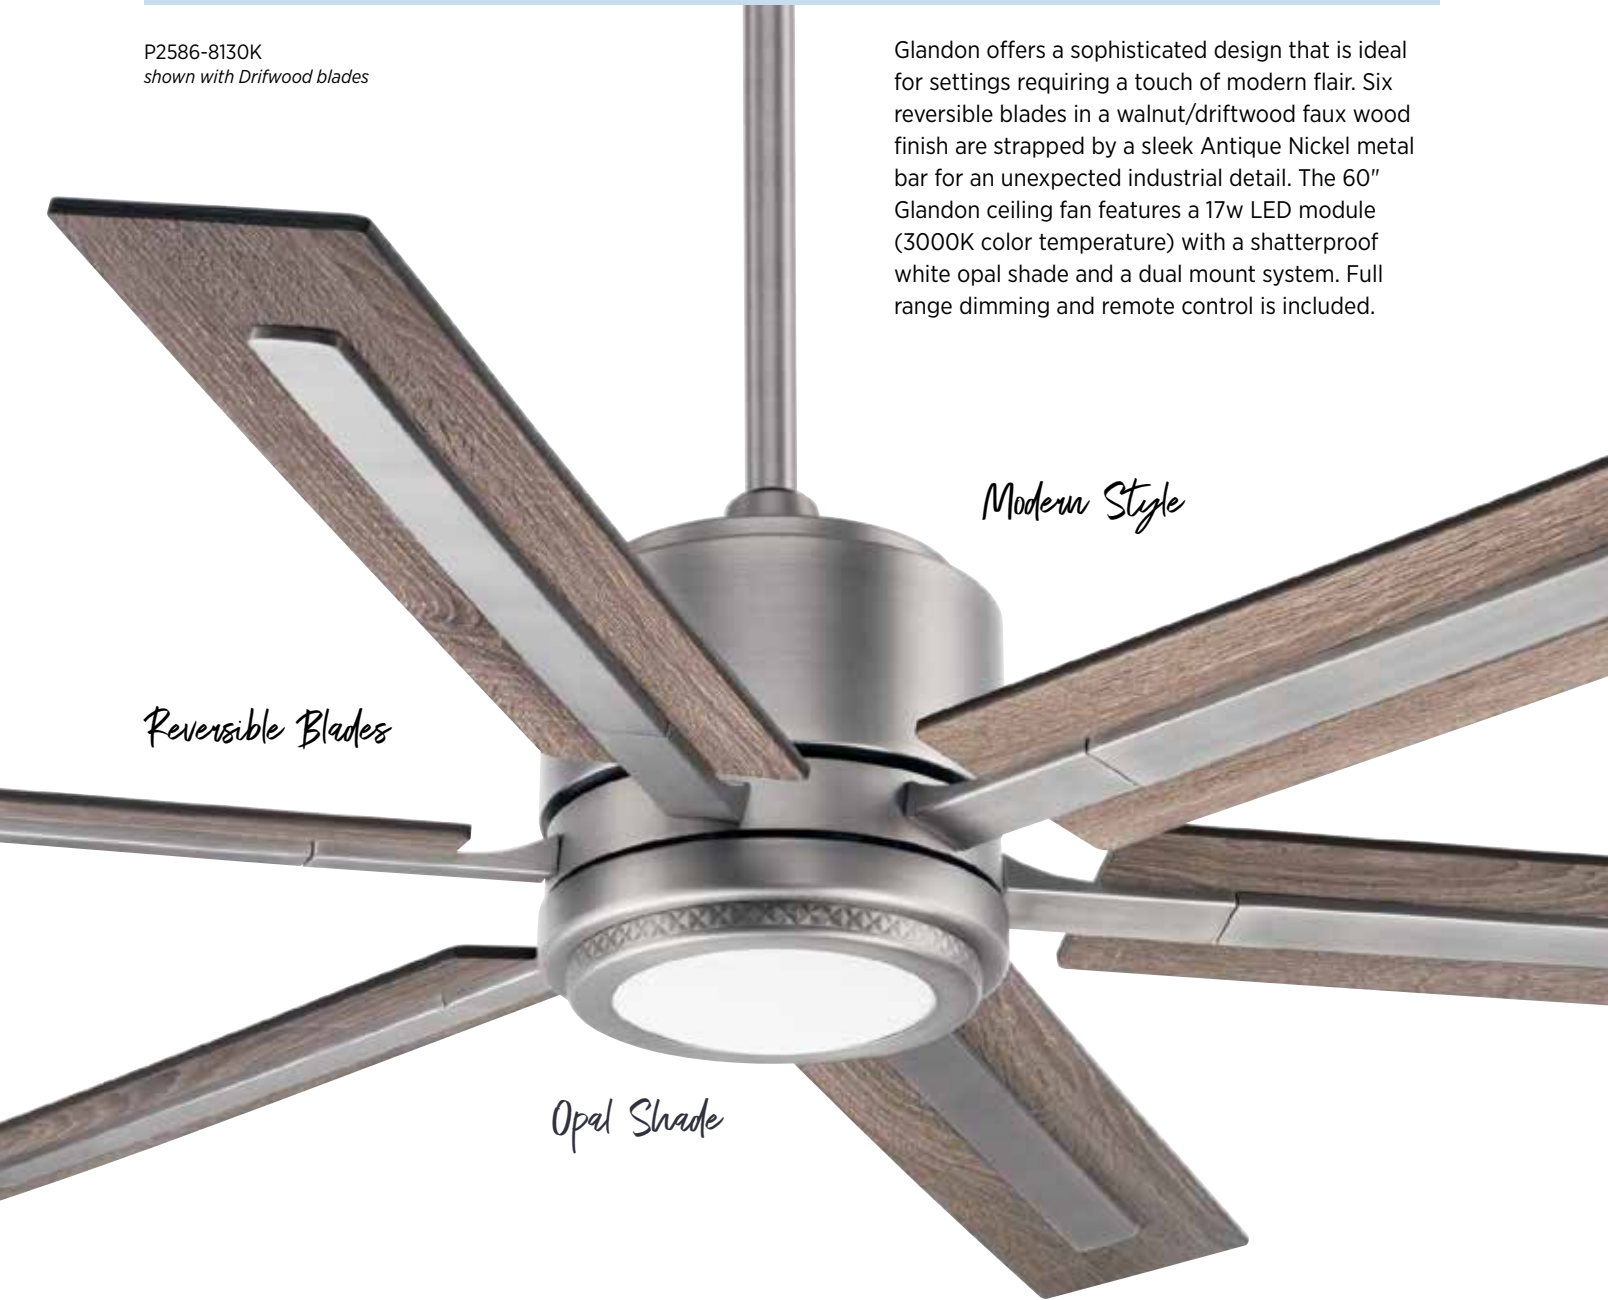

Glandon

FINISHES

- Gilded Iron - 71
- Antique Nickel - 81

P2586-8130K
shown with Driftwood blades

Glandon offers a sophisticated design that is ideal for settings requiring a touch of modern flair. Six reversible blades in a walnut/driftwood faux wood finish are strapped by a sleek Antique Nickel metal bar for an unexpected industrial detail. The 60" Glandon ceiling fan features a 17w LED module (3000K color temperature) with a shatterproof white opal shade and a dual mount system. Full range dimming and remote control is included.

Modern Style

Reversible Blades

Opal Shade