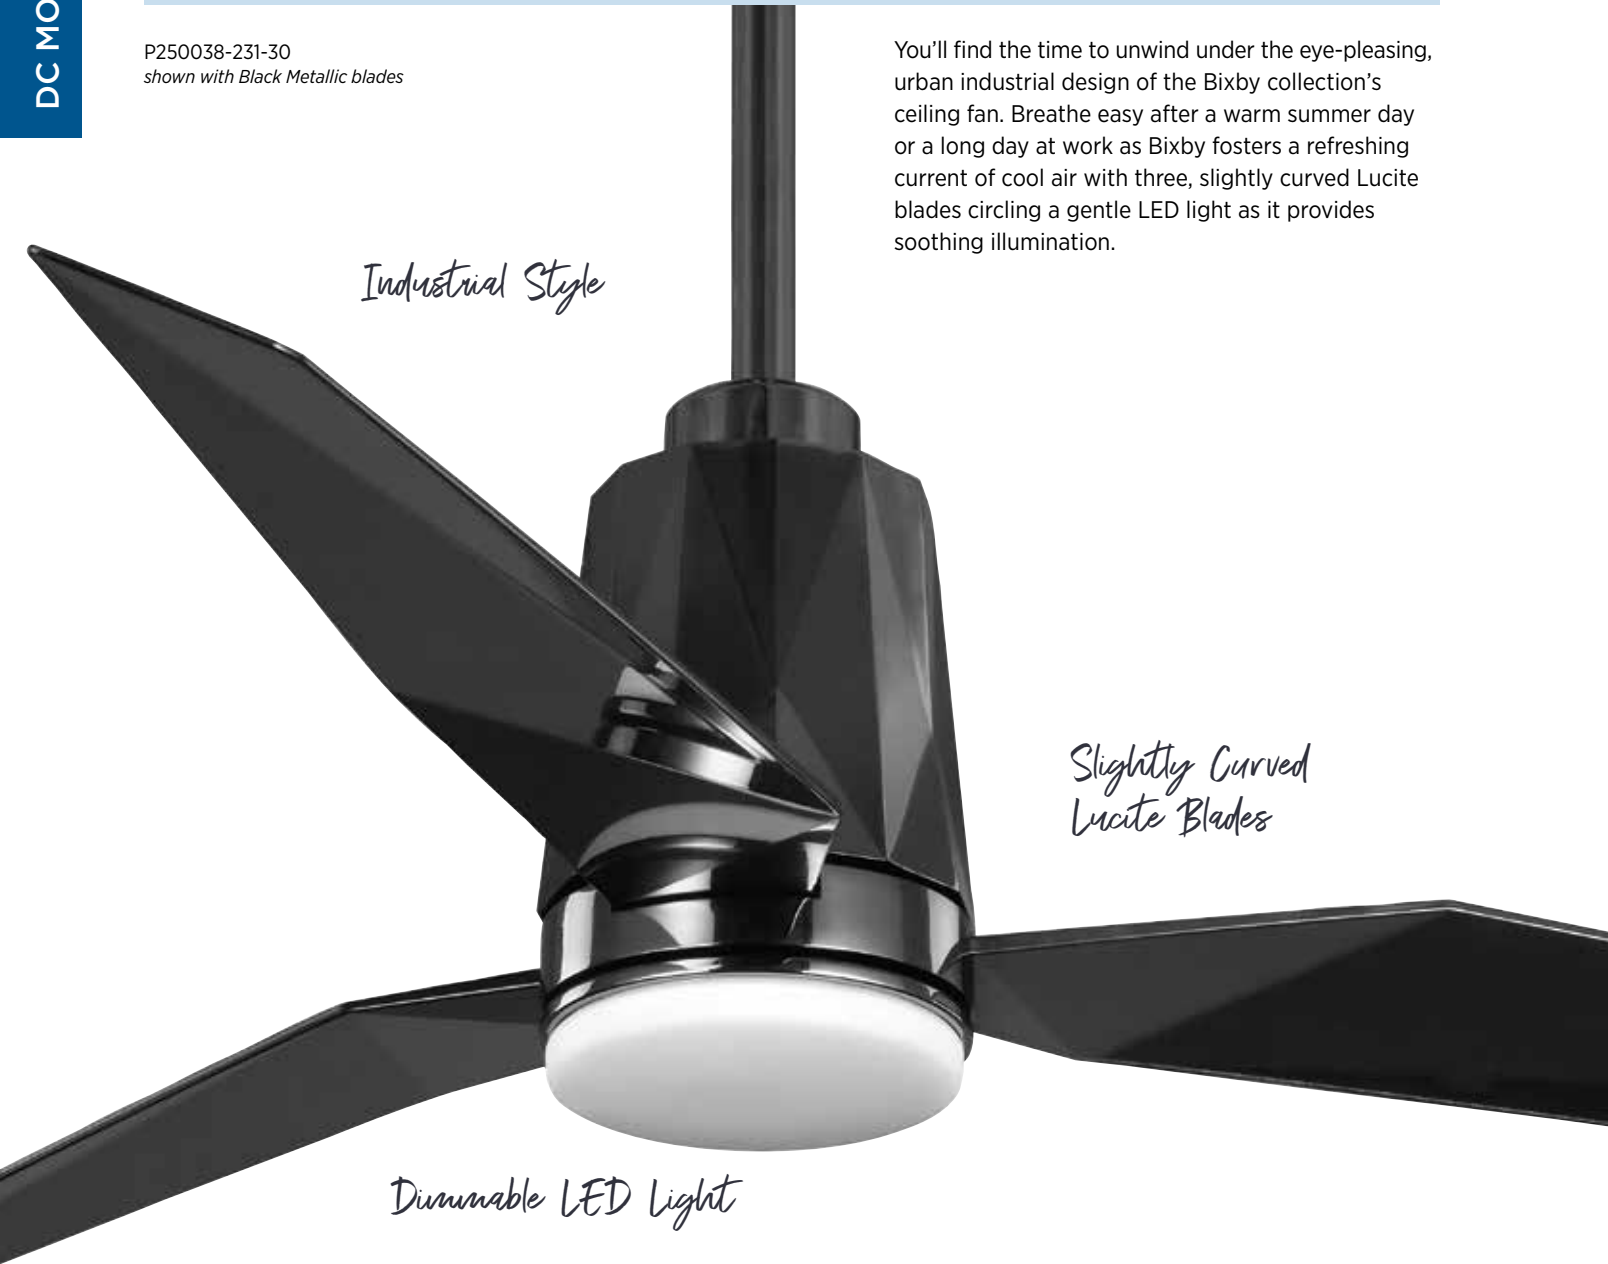

Bixby

FINISHES

- White - 030
- Black Chrome - 231

P250038-231-30
shown with Black Metallic blades

Industrial Style

You'll find the time to unwind under the eye-pleasing, urban industrial design of the Bixby collection's ceiling fan. Breathe easy after a warm summer day or a long day at work as Bixby fosters a refreshing current of cool air with three, slightly curved Lucite blades circling a gentle LED light as it provides soothing illumination.

*Slightly Curved
Lucite Blades*

Dimmable LED Light