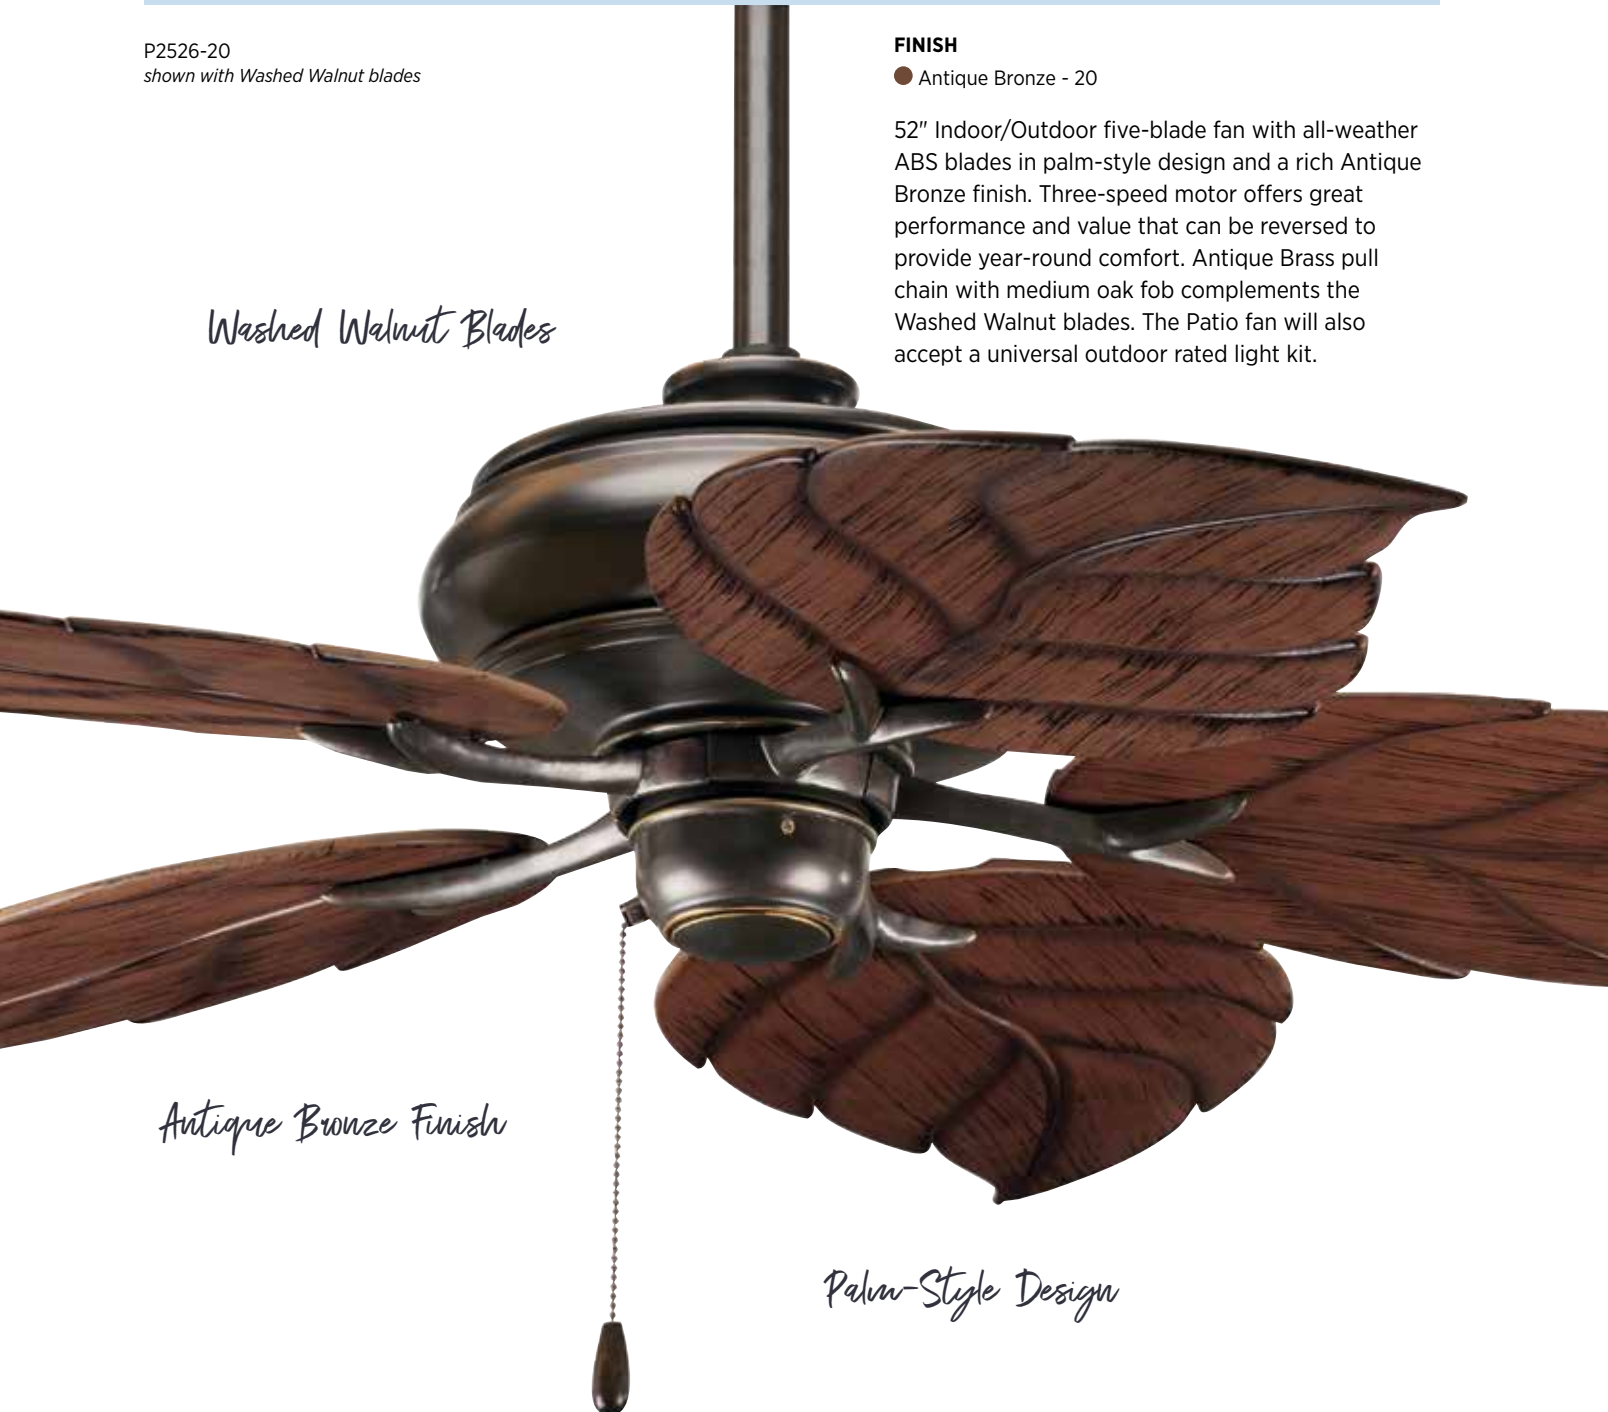

Washed Walnut Blades

Antique Bronze Finish

Palm-Style Design