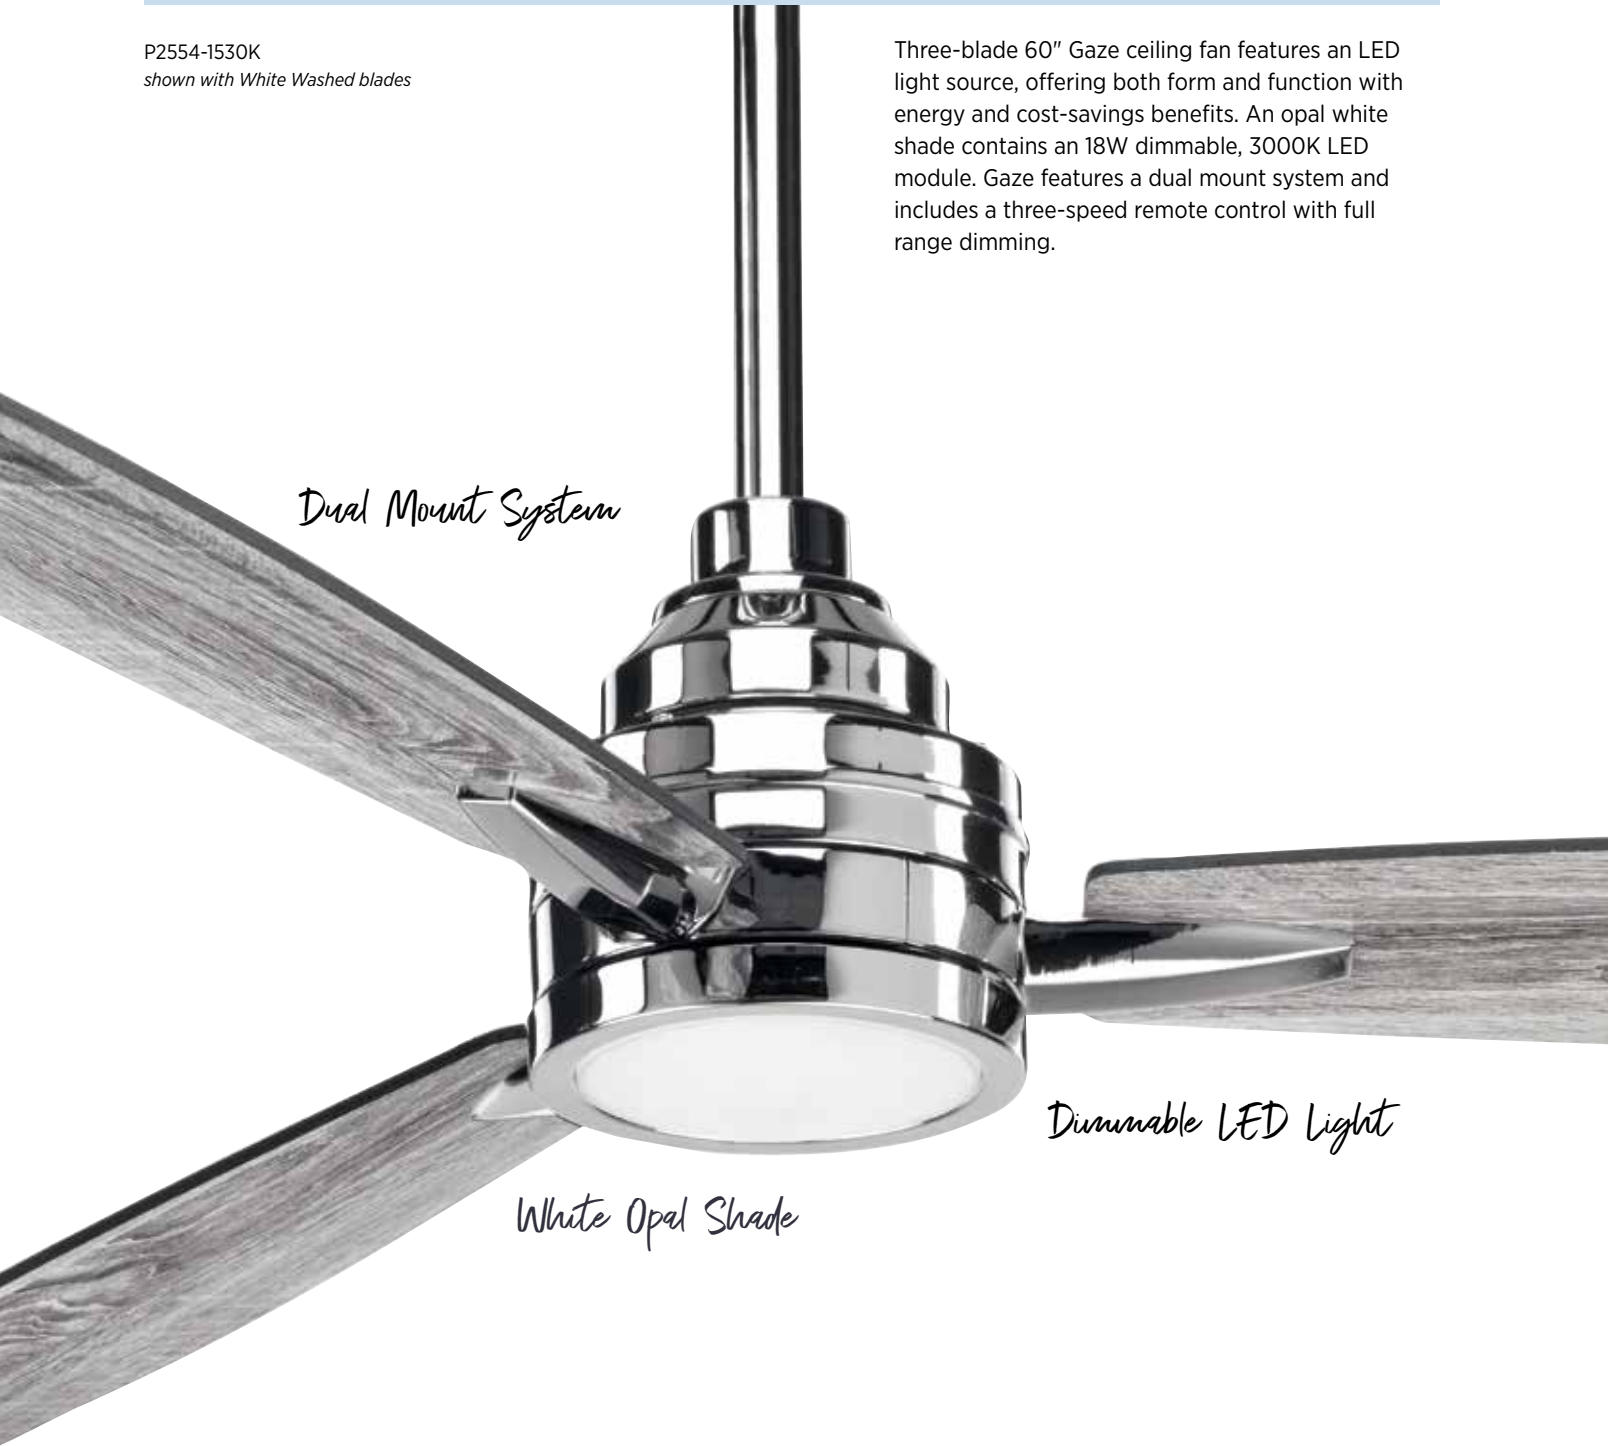

Gaze

P2554-1530K
shown with White Washed blades

FINISHES

- Brushed Nickel - 09
- Polished Chrome - 15
- Antique Bronze - 20
- Black - 31

Three-blade 60" Gaze ceiling fan features an LED light source, offering both form and function with energy and cost-savings benefits. An opal white shade contains an 18W dimmable, 3000K LED module. Gaze features a dual mount system and includes a three-speed remote control with full range dimming.

Dual Mount System

Dimmable LED Light

White Opal Shade