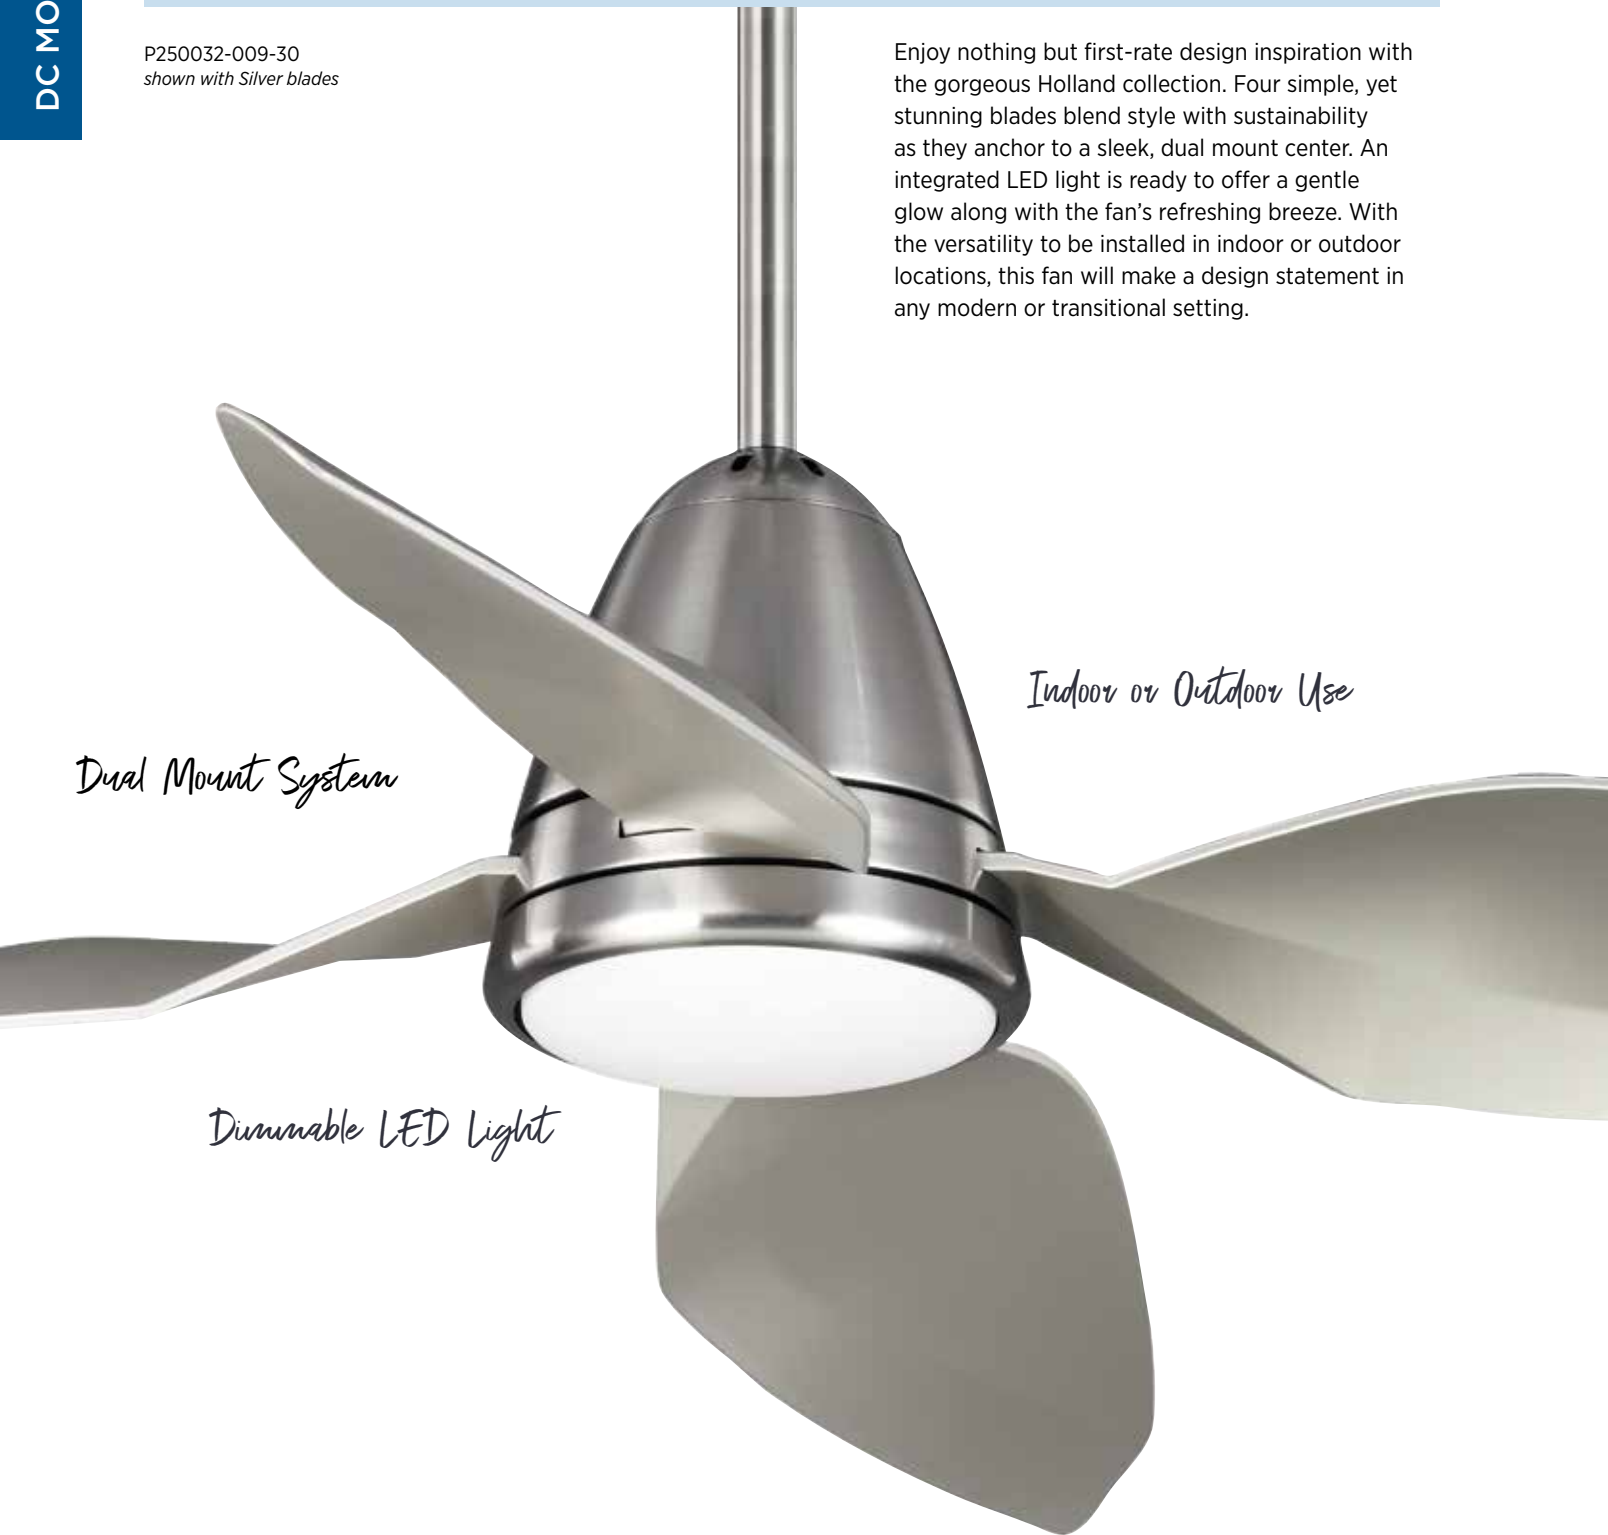

# Holland

P250032-009-30  
shown with Silver blades

**FINISHES**

- Brushed Nickel - 009
- Black- 031
- Oil Rubbed Bronze - 108

Enjoy nothing but first-rate design inspiration with the gorgeous Holland collection. Four simple, yet stunning blades blend style with sustainability as they anchor to a sleek, dual mount center. An integrated LED light is ready to offer a gentle glow along with the fan's refreshing breeze. With the versatility to be installed in indoor or outdoor locations, this fan will make a design statement in any modern or transitional setting.