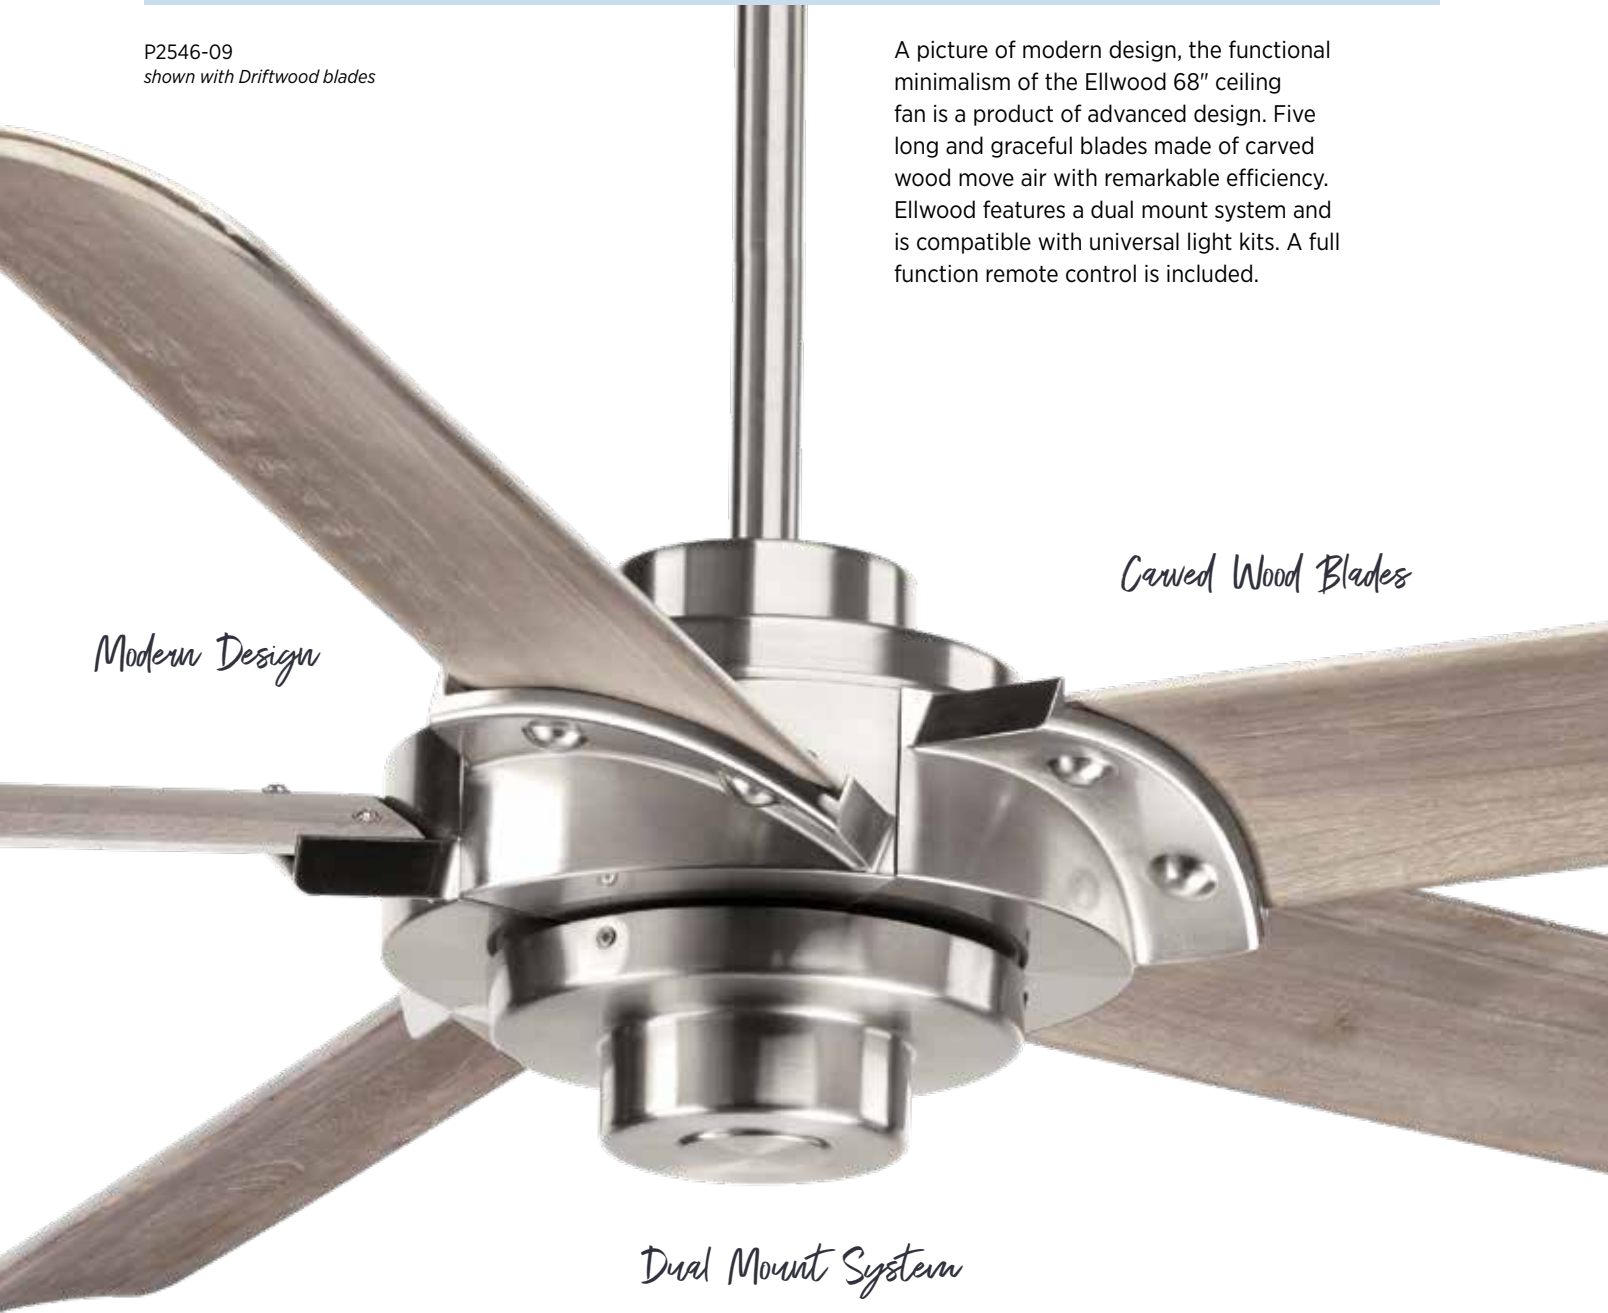

## FINISHES

- Brushed Nickel - 09
- Antique Bronze - 20

P2546-09  
shown with Driftwood blades

A picture of modern design, the functional minimalism of the Ellwood 68" ceiling fan is a product of advanced design. Five long and graceful blades made of carved wood move air with remarkable efficiency. Ellwood features a dual mount system and is compatible with universal light kits. A full function remote control is included.