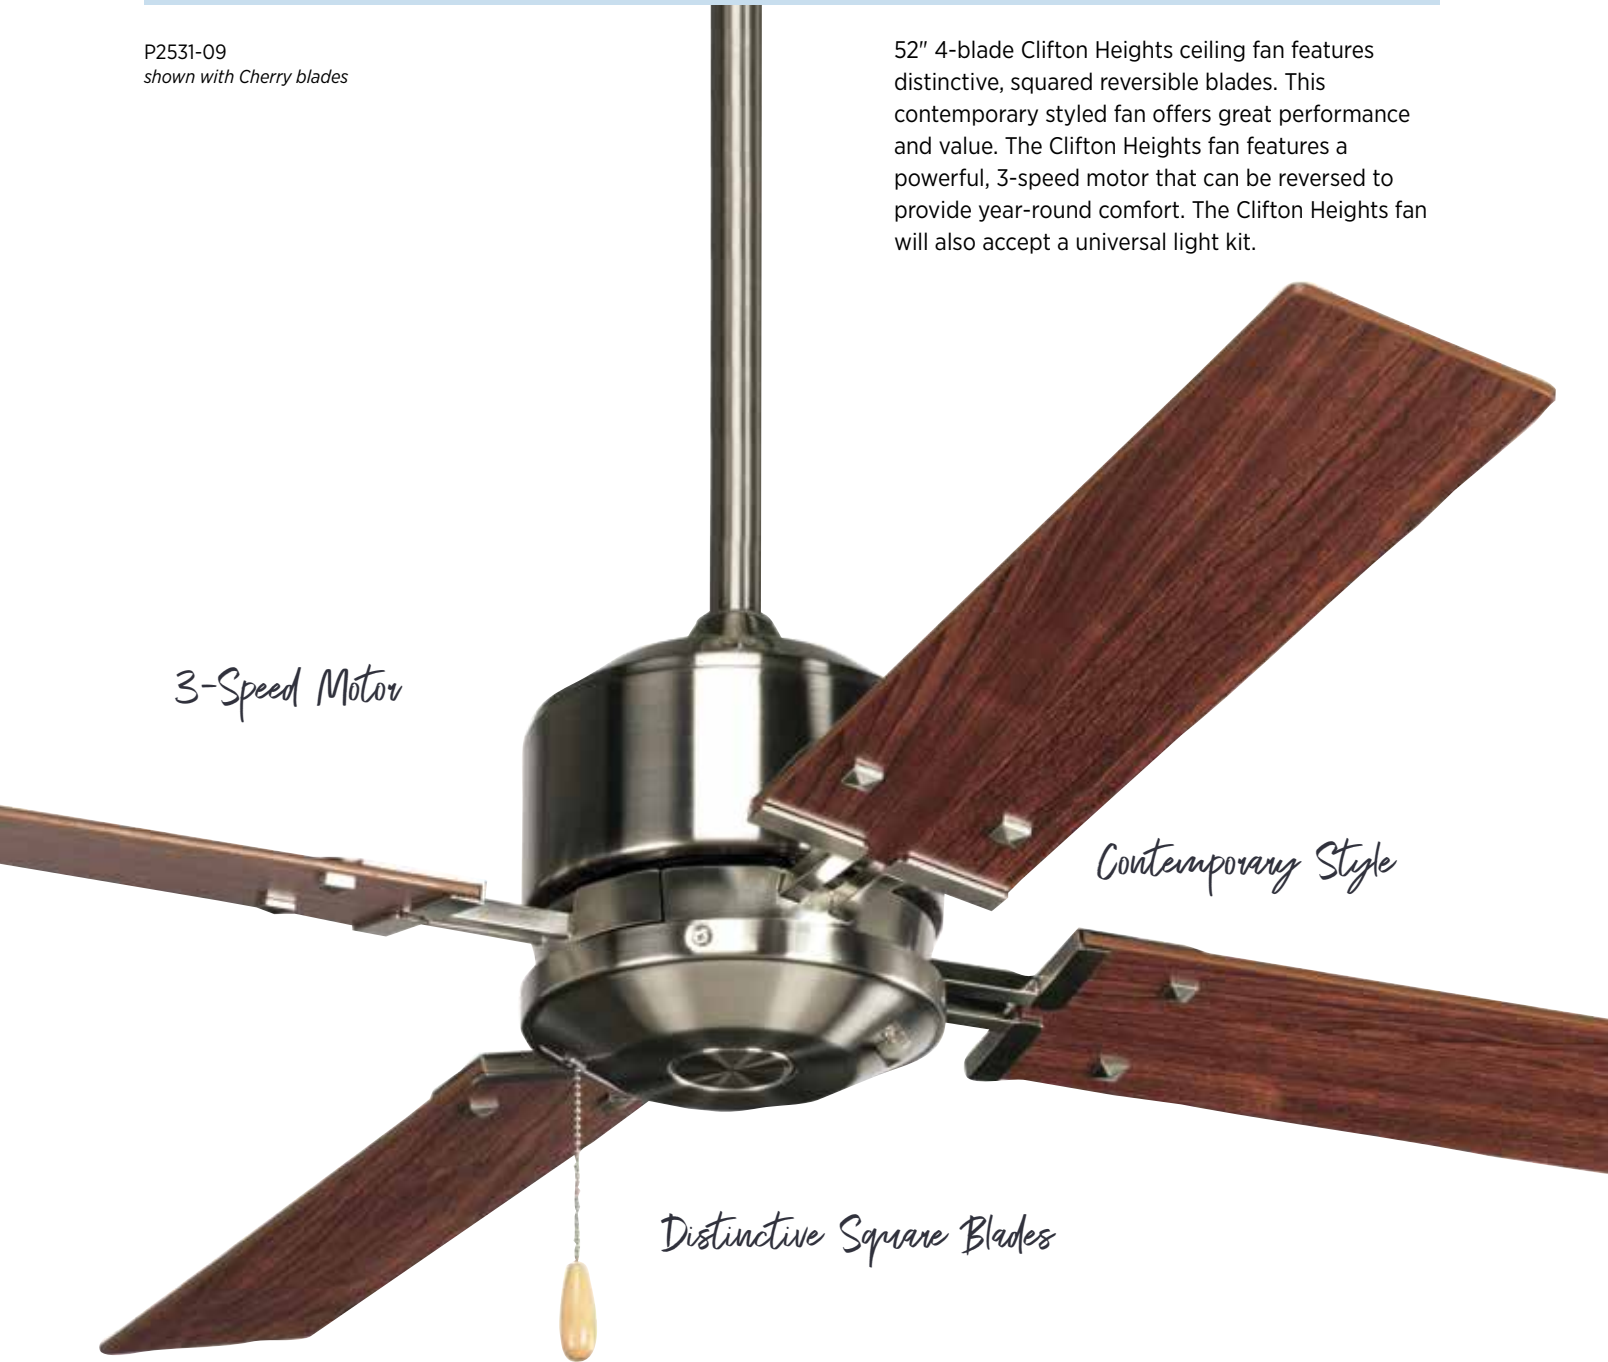

Clifton Heights

FINISHES

- Brushed Nickel - 09
- Antique Bronze - 20

P2531-09
shown with Cherry blades

52" 4-blade Clifton Heights ceiling fan features distinctive, squared reversible blades. This contemporary styled fan offers great performance and value. The Clifton Heights fan features a powerful, 3-speed motor that can be reversed to provide year-round comfort. The Clifton Heights fan will also accept a universal light kit.

Clifton Heights

P2531-09 Brushed Nickel

- Natural Cherry
- Cherry

P2531-20 Antique Bronze

- Classic Walnut
- Cherry

ENERGY INFORMATION AT HIGH SPEED

Airflow	4,373 cubic feet per minute
Electricity Use	55 watts (excludes lights)
DOE Weighted CFM/W	89 CFM/W

FEATURES

- 30-year limited warranty
- 45° Canopy
- Close-to-ceiling installation
- SureConnect System
- AC Motor
- Compatible with universal light kits
- Three speed pull-chain switch
- Add a P2630-30 wall control or P2662-01 hand-held remote control
- Add the P2667-31 WiFi remote

SIZE

52" dia., 15-3/4" ht.
(CTC 11" ht.),
80" lead wires.

CTC INSTALLATION