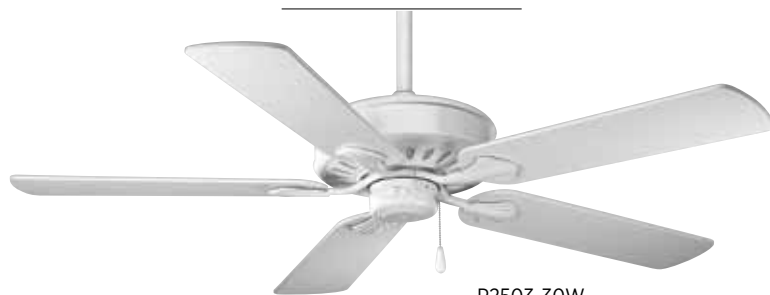

### P2503-30W White

P2503-20 shown with P2645-20 light kit\* and Medium Cherry blades  
\*Light kit sold separately.

P2503-09 shown with Natural Cherry blades

P2503-20 shown with Medium Cherry blades

P2503-30W shown with White blades