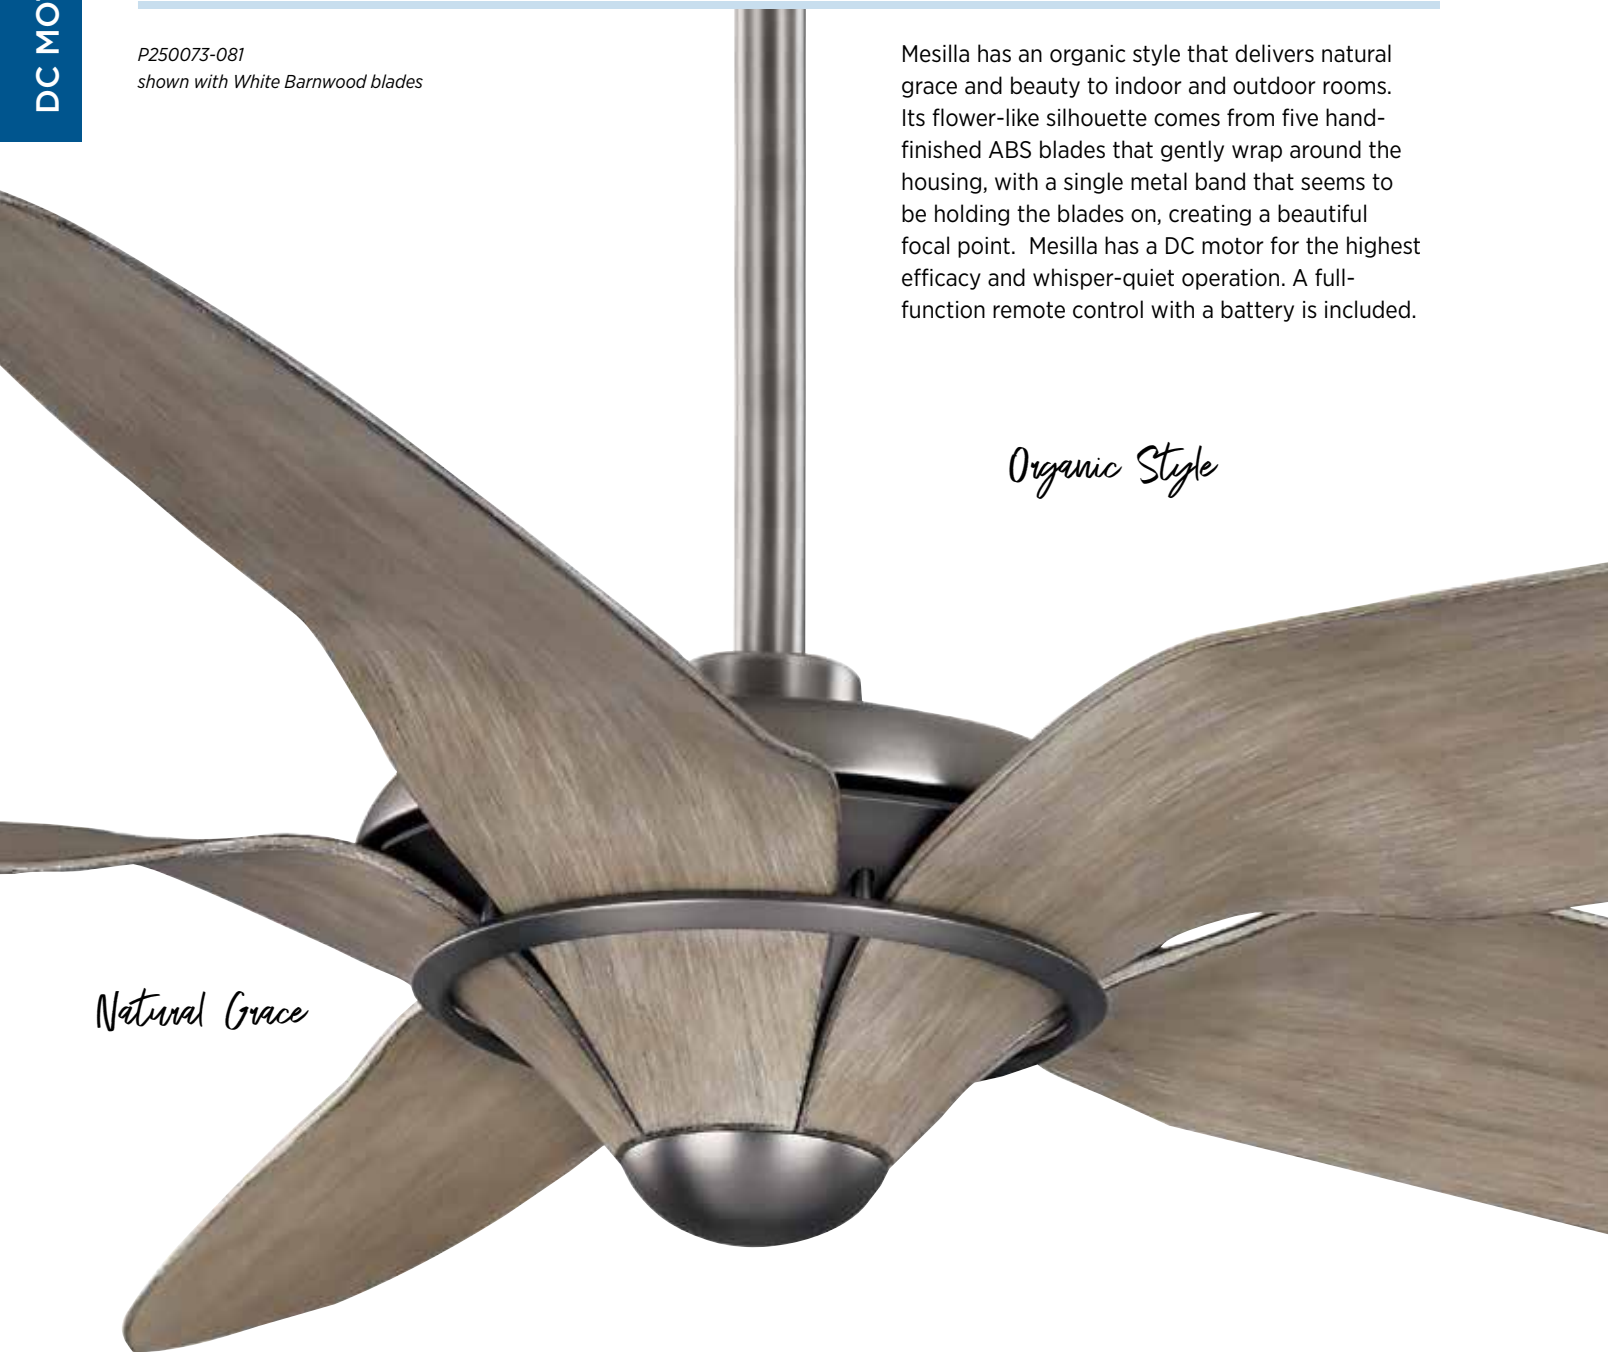

Mesilla NEW

P250073-081
shown with White Barnwood blades

FINISHES

- Antique Bronze - 020
- Antique Nickel - 081
- Flat Black - 182

Mesilla has an organic style that delivers natural grace and beauty to indoor and outdoor rooms. Its flower-like silhouette comes from five hand-finished ABS blades that gently wrap around the housing, with a single metal band that seems to be holding the blades on, creating a beautiful focal point. Mesilla has a DC motor for the highest efficacy and whisper-quiet operation. A full-function remote control with a battery is included.

Organic Style

Natural Grace

Focal Point

P250073-020
shown with Antique Wood blades